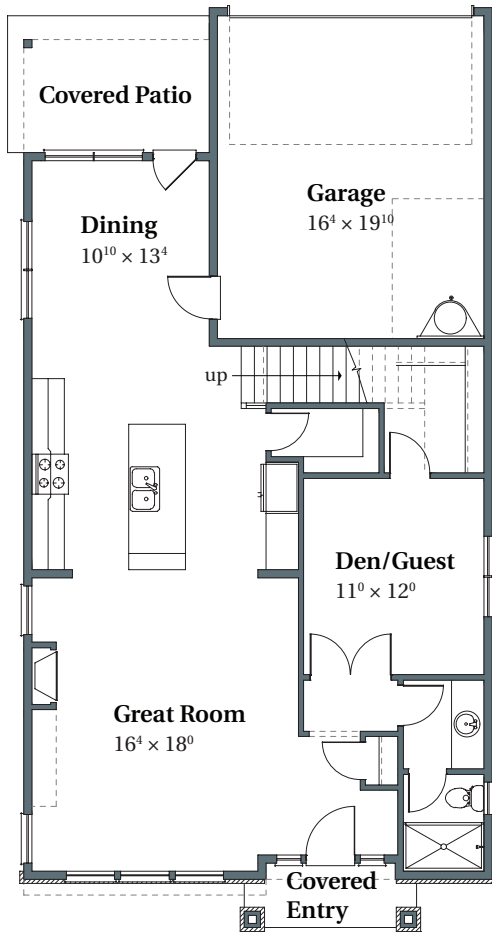

2,637 SF 3 BEDROOMS DEN/GUEST, MEDIA 3 BATHS 2-CAR GARAGE PRAIRIE ELEVATION

503.716.8412

arborhomes.com

MAIN FLOOR

UPPER FLOOR