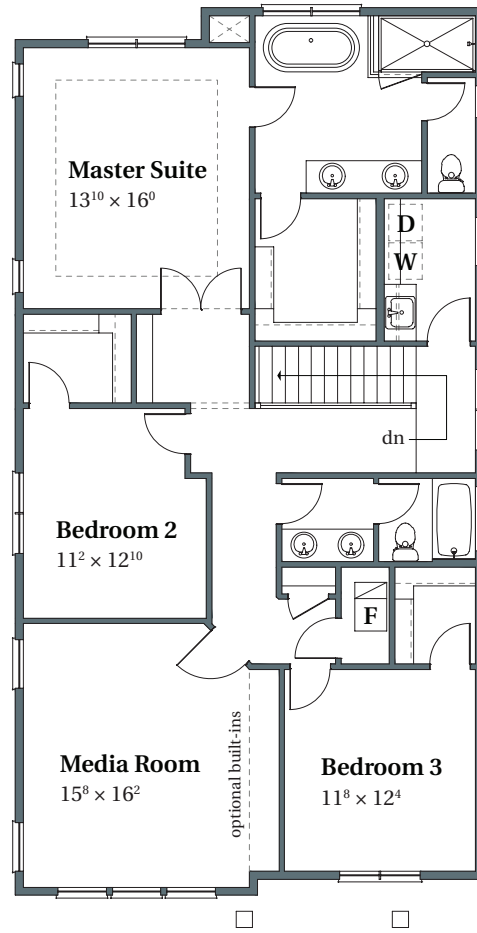

2,637 SF 3 BEDROOMS DEN/GUEST, MEDIA 3 BATHS 2-CAR GARAGE PRAIRIE ELEVATION

503.716.8412

arborhomes.com

MAIN FLOOR

UPPER FLOOR