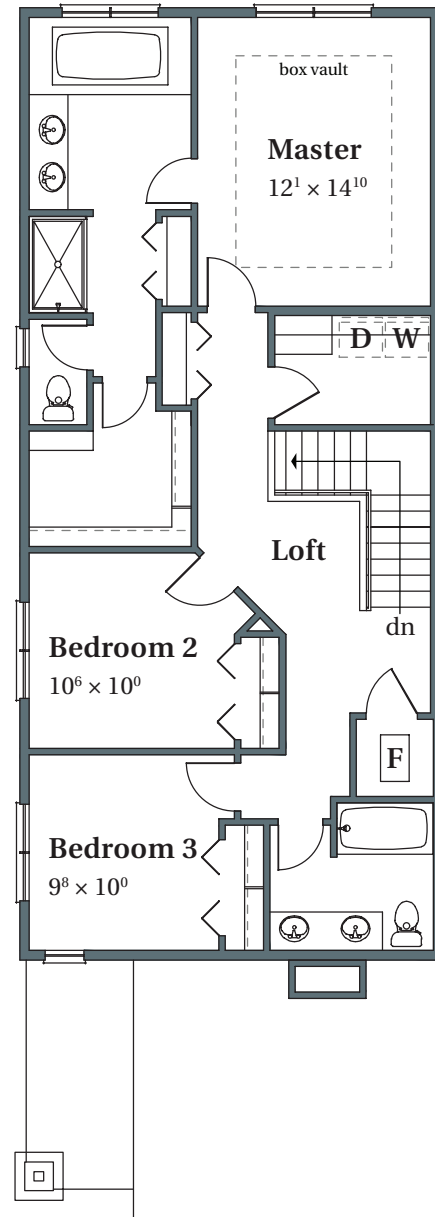

Camden American

1,753 SQFT

NORTH BETHANY CREEK #97

15822 NW Brugger Road

Portland, OR 97229

MAIN

UPPER

arborhomes.com 735 SW 158th Avenue · Beaverton, OR 97006

Arbor Homes reserves the right to change elevations, specification, materials and pricing without prior notice. Variations within the floor plans and elevations may exist. Square footages are approximate and may vary. All floor plans and elevations are artist's conceptions. Revised date 3/7/2018.