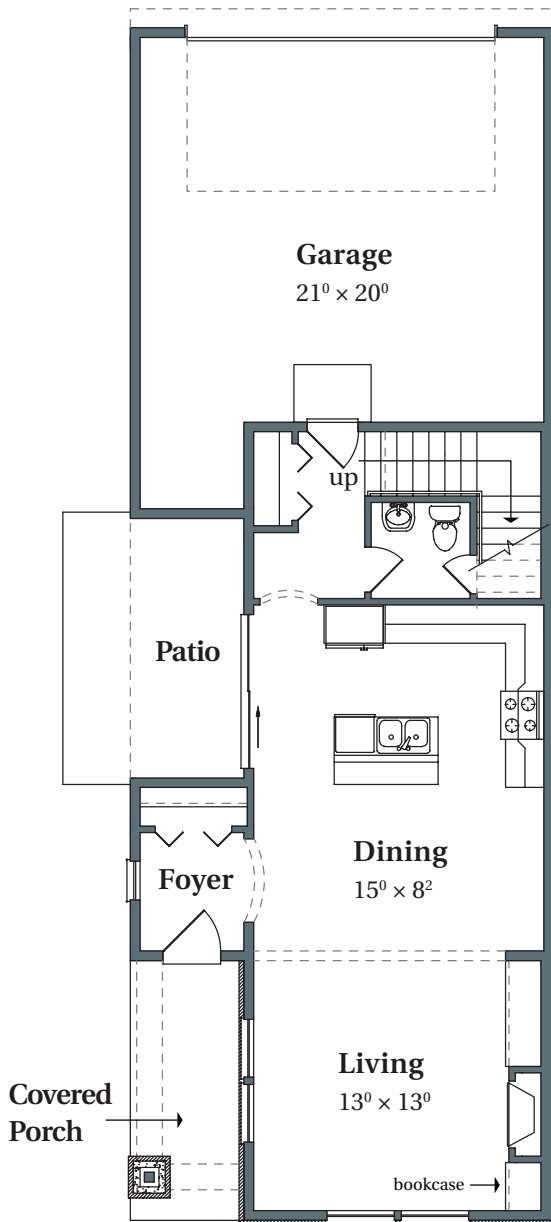

Camden American

1,753 SQFT

NORTH BETHANY CREEK #97

15822 NW Brugger Road

Portland, OR 97229

MAIN

UPPER

arborhomes.com 735 SW 158th Avenue · Beaverton, OR 97006

Arbor Homes reserves the right to change elevations, specification, materials and pricing without prior notice. Variations within the floor plans and elevations may exist. Square footages are approximate and may vary. All floor plans and elevations are artist's conceptions. Revised date 3/7/2018.