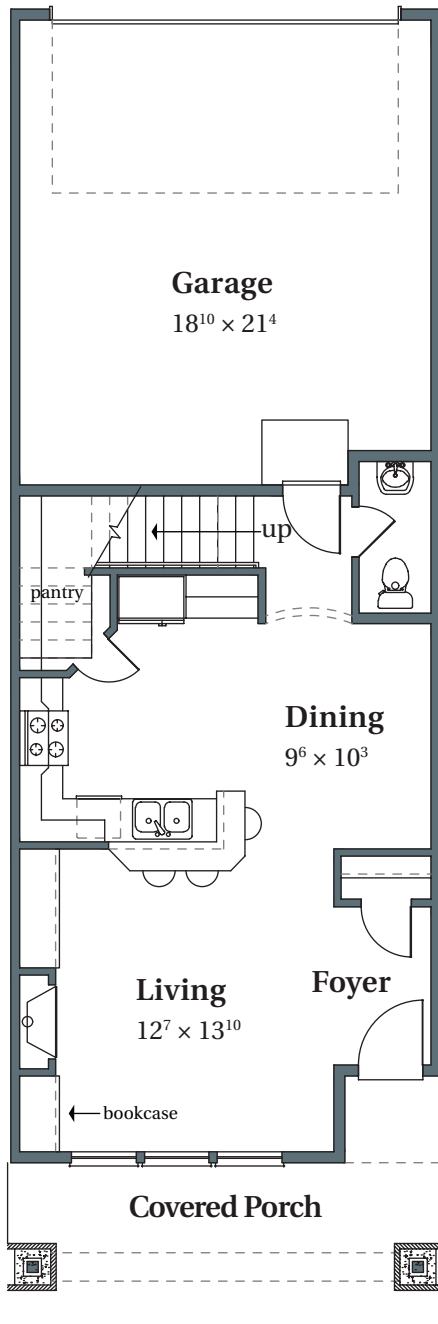

# Auburn American

1,621 SQFT

NORTH BETHANY CREEK #96

15828 NW Brugger Road

Portland, OR 97229

MAIN

UPPER

[arborhomes.com](http://arborhomes.com) 735 SW 158th Avenue · Beaverton, OR 97006

Arbor Homes reserves the right to change elevations, specification, materials and pricing without prior notice. Variations within the floor plans and elevations may exist. Square footages are approximate and may vary. All floor plans and elevations are artist's conceptions. Revised date 3/7/2018.