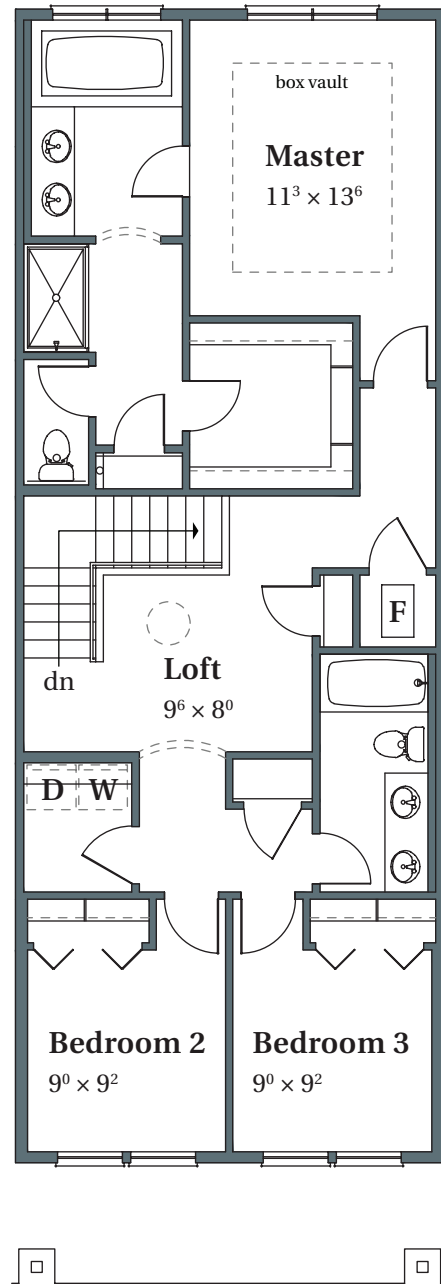

# Auburn American

1,621 SQFT

NORTH BETHANY CREEK #96

15828 NW Brugger Road

Portland, OR 97229

MAIN

UPPER

[arborhomes.com](http://arborhomes.com) 735 SW 158th Avenue · Beaverton, OR 97006

Arbor Homes reserves the right to change elevations, specification, materials and pricing without prior notice. Variations within the floor plans and elevations may exist. Square footages are approximate and may vary. All floor plans and elevations are artist's conceptions. Revised date 3/7/2018.