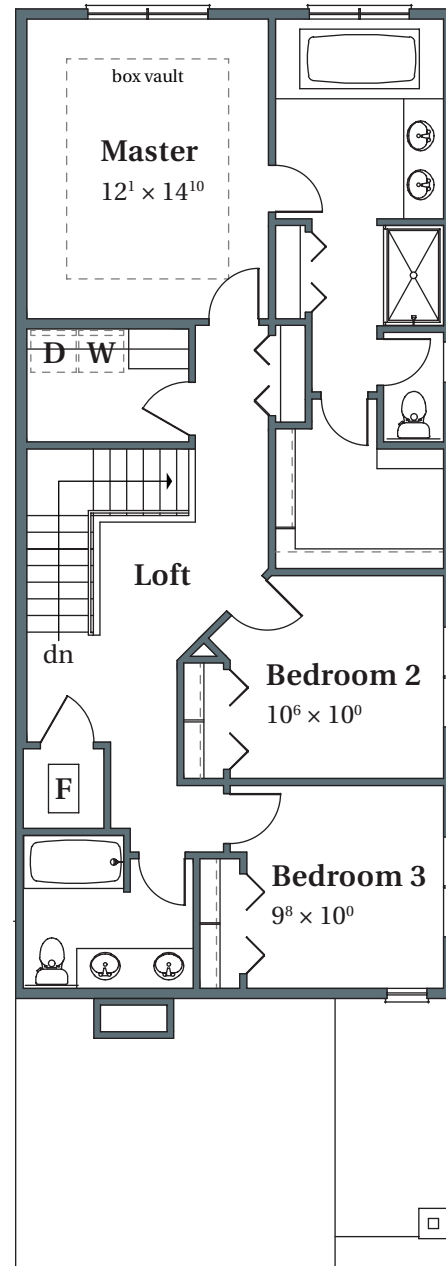

Camden American

1,753 SQFT

NORTH BETHANY CREEK #95

15836 NW Brugger Road

Portland, OR 97229

MAIN

UPPER

arborhomes.com 735 SW 158th Avenue · Beaverton, OR 97006