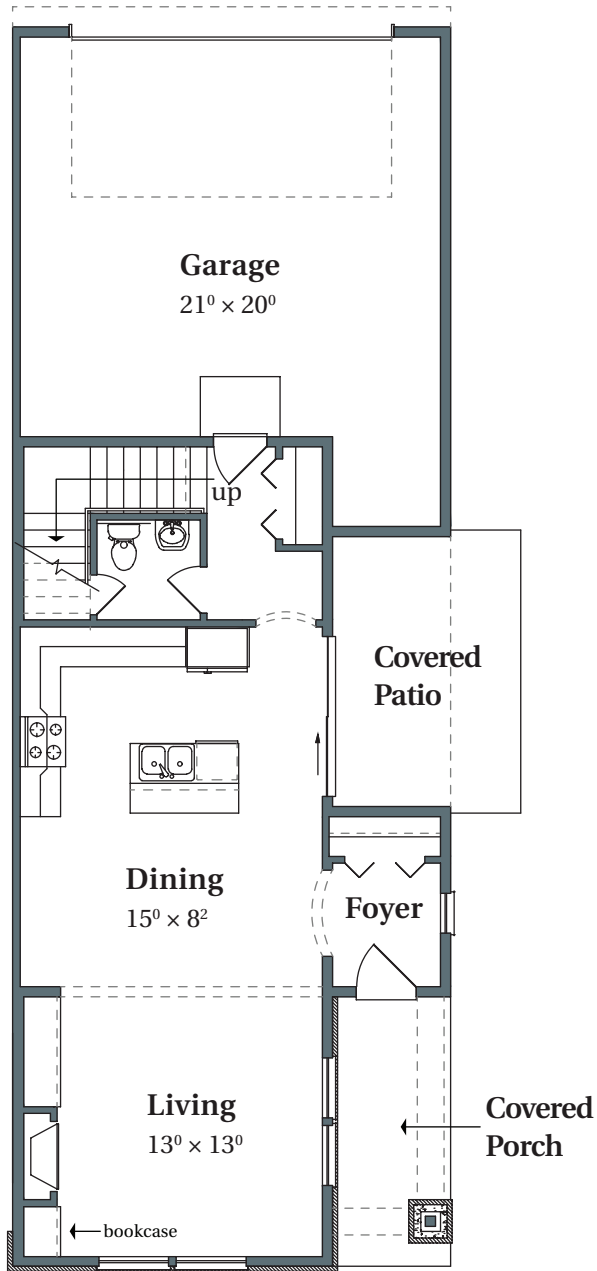

Camden American

1,753 SQFT

NORTH BETHANY CREEK #95

15836 NW Brugger Road

Portland, OR 97229

MAIN

UPPER

arborhomes.com 735 SW 158th Avenue · Beaverton, OR 97006