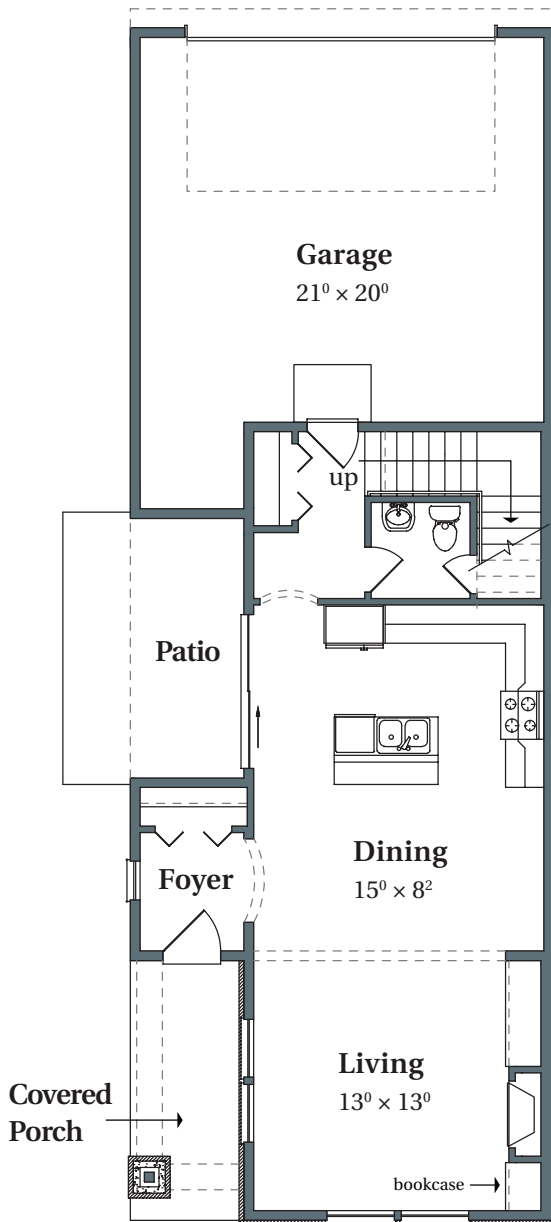

Camden European

1,753 SQFT

NORTH BETHANY CREEK #94

15842 NW Brugger Road

Portland, OR 97229

MAIN

UPPER

arborhomes.com 735 SW 158th Avenue · Beaverton, OR 97006

Arbor Homes reserves the right to change elevations, specification, materials and pricing without prior notice. Variations within the floor plans and elevations may exist. Square footages are approximate and may vary. All floor plans and elevations are artist's conceptions. Revised date 2/14/2018.