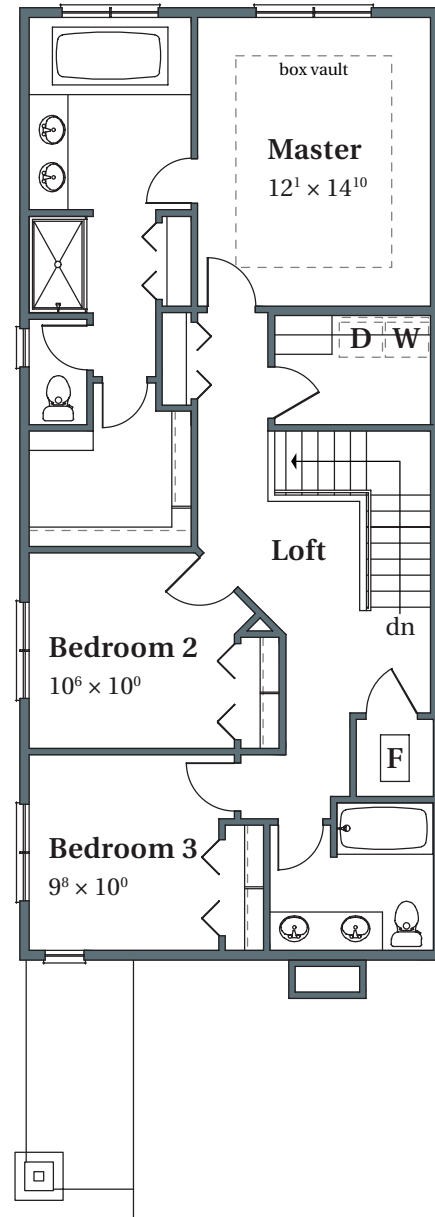

Camden European

1,753 SQFT

NORTH BETHANY CREEK #94

15842 NW Brugger Road

Portland, OR 97229

MAIN

UPPER

arborhomes.com 735 SW 158th Avenue · Beaverton, OR 97006

Arbor Homes reserves the right to change elevations, specification, materials and pricing without prior notice. Variations within the floor plans and elevations may exist. Square footages are approximate and may vary. All floor plans and elevations are artist's conceptions. Revised date 2/14/2018.