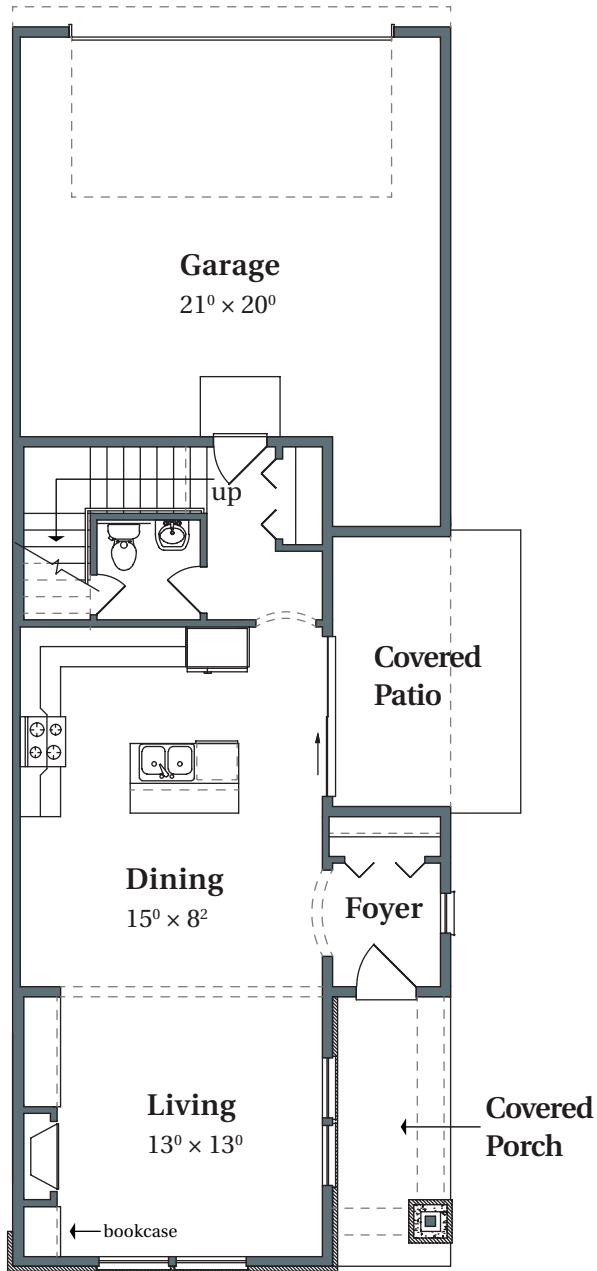

Camden European

1,753 SQFT

NORTH BETHANY CREEK #92

15856 NW Brugger Road

Portland, OR 97229

MAIN

UPPER

arborhomes.com 735 SW 158th Avenue · Beaverton, OR 97006