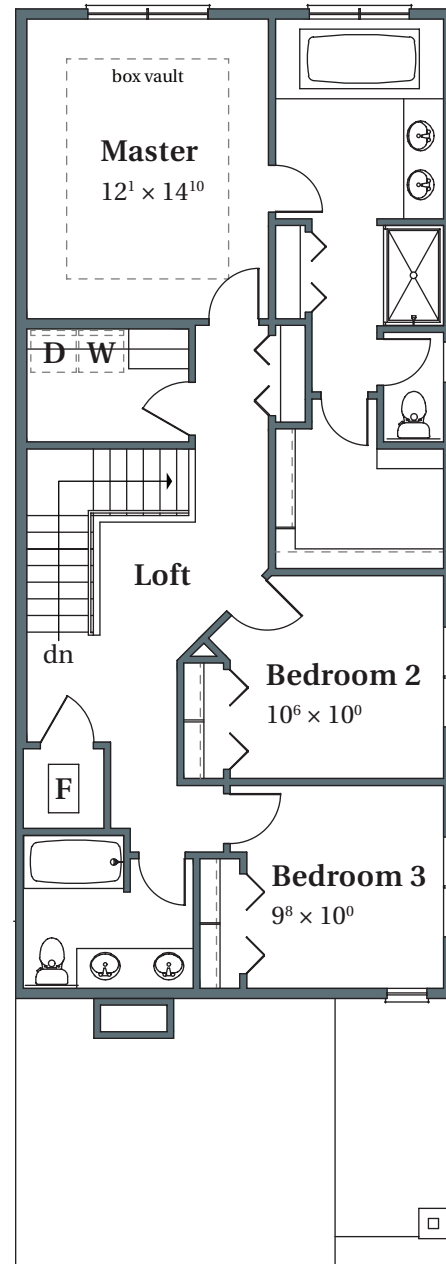

Camden European

1,753 SQFT

NORTH BETHANY CREEK #92

15856 NW Brugger Road

Portland, OR 97229

MAIN

UPPER

arborhomes.com 735 SW 158th Avenue · Beaverton, OR 97006