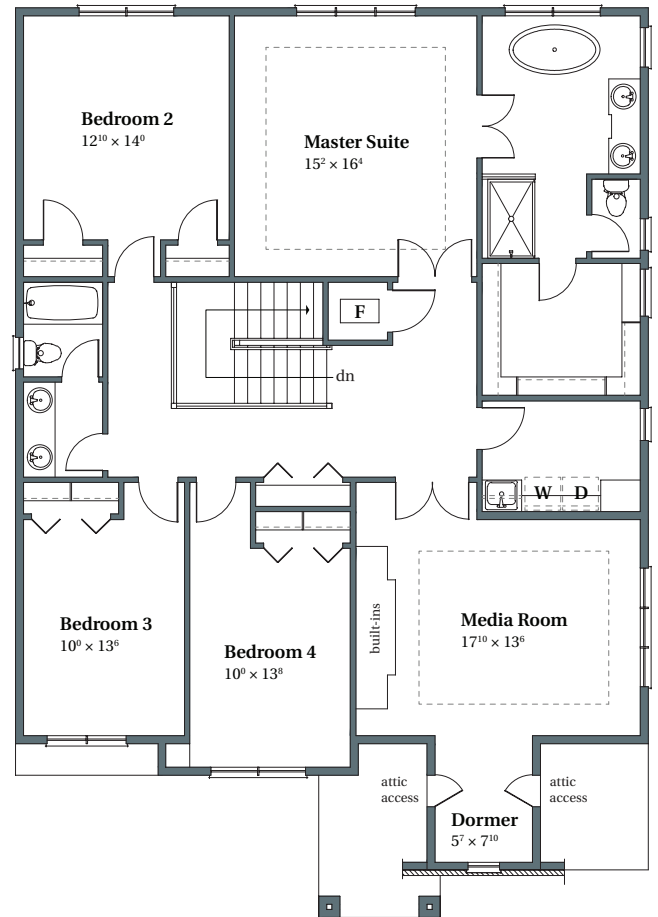

Concord French

3,319 SQFT

FINDLEY HEIGHTS #3

4568 NW 130th Avenue

Portland, OR 97229

MAIN

UPPER

arborhomes.com 735 SW 158th Avenue · Beaverton, OR 97006

Arbor Homes reserves the right to change elevations, specification, materials and pricing without prior notice. Variations within the floor plans and elevations may exist. Square footages are approximate and may vary. All floor plans and elevations are artist's conceptions. Revised date 1/30/2018.