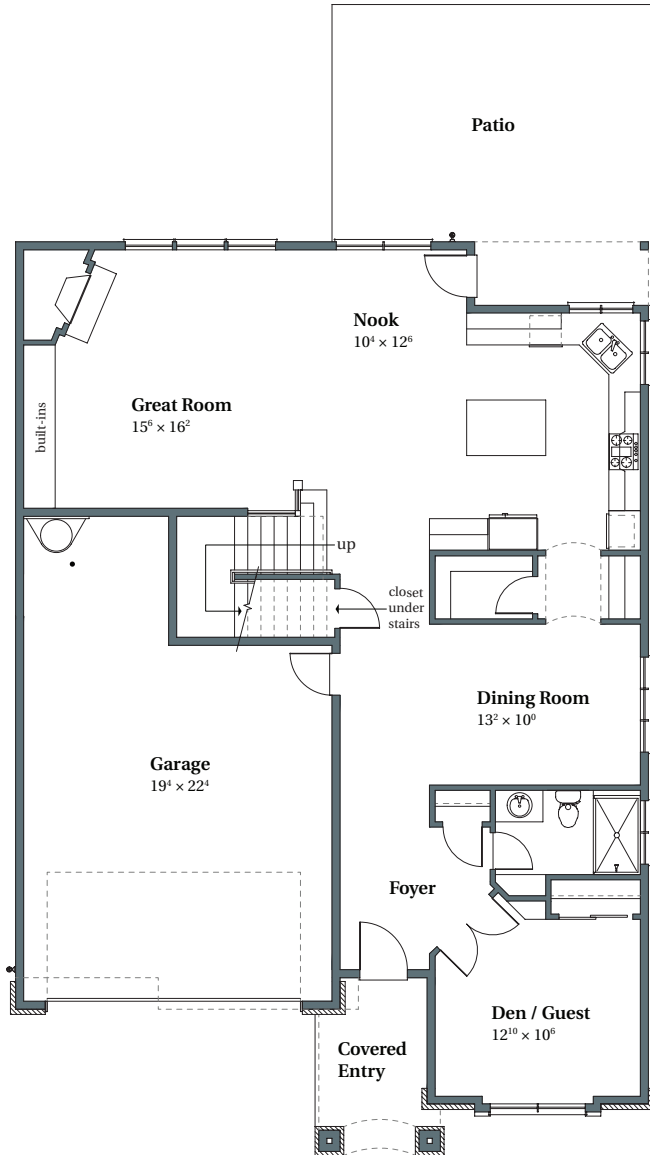

Concord French

3,319 SQFT

FINDLEY HEIGHTS #3

4568 NW 130th Avenue

Portland, OR 97229

MAIN

UPPER

arborhomes.com 735 SW 158th Avenue · Beaverton, OR 97006

Arbor Homes reserves the right to change elevations, specification, materials and pricing without prior notice. Variations within the floor plans and elevations may exist. Square footages are approximate and may vary. All floor plans and elevations are artist's conceptions. Revised date 1/30/2018.