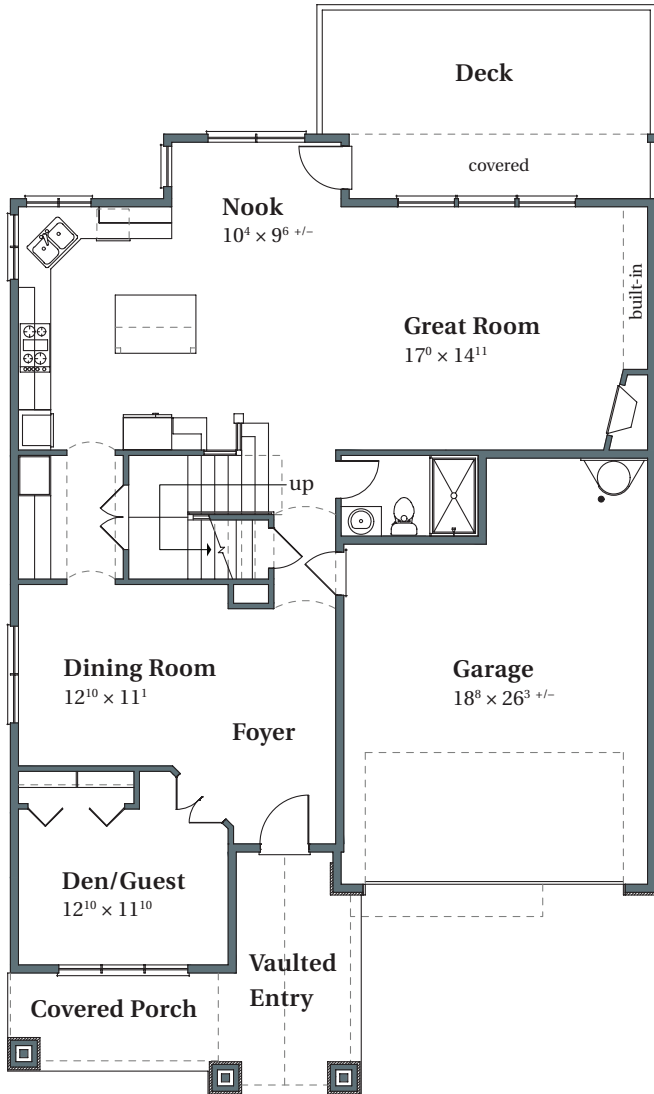

# Vermont American

2,919 SQFT

FINDLEY HEIGHTS #2

4536 NW 130th Avenue

Portland, OR 97229

MAIN

UPPER

**arborhomes.com** 735 SW 158th Avenue · Beaverton, OR 97006