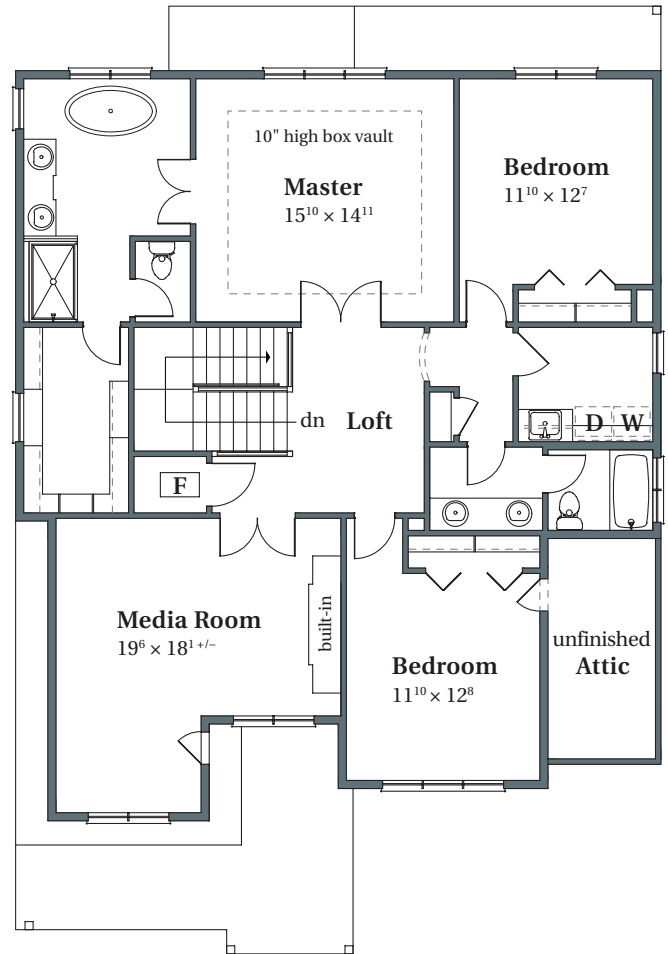

# Vermont American

2,919 SQFT

FINDLEY HEIGHTS #2

4536 NW 130th Avenue

Portland, OR 97229

MAIN

UPPER

**arborhomes.com** 735 SW 158th Avenue · Beaverton, OR 97006