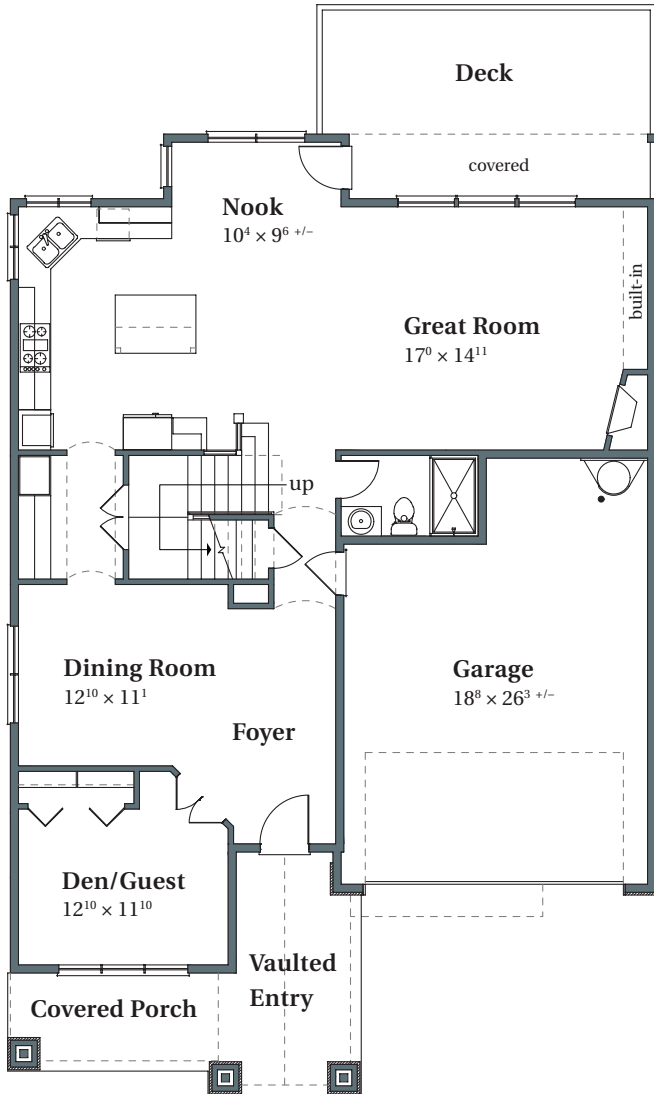

# Vermont American

2,919 SQFT

FINDLEY HEIGHTS #10

13061 NW Findley Street

Portland, OR 97229

MAIN

UPPER

**arborhomes.com** 735 SW 158th Avenue · Beaverton, OR 97006