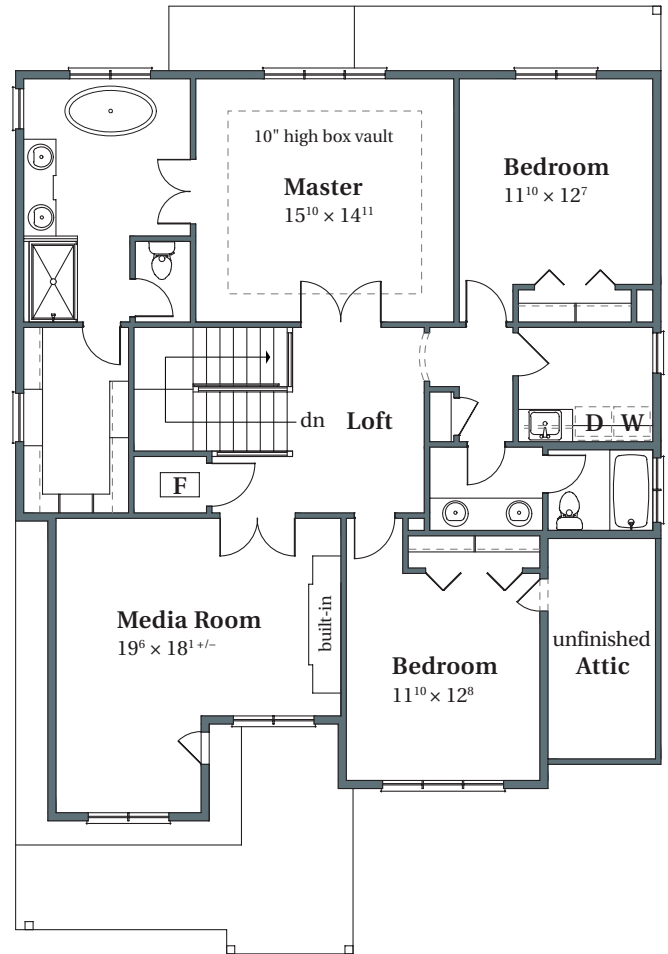

# Vermont American

2,919 SQFT

FINDLEY HEIGHTS #10

13061 NW Findley Street

Portland, OR 97229

MAIN

UPPER

**arborhomes.com** 735 SW 158th Avenue · Beaverton, OR 97006

Arbor Homes reserves the right to change elevations, specification, materials and pricing without prior notice. Variations within the floor plans and elevations may exist. Square footages are approximate and may vary. All floor plans and elevations are artist's conceptions. Revised date 1/11/2018.