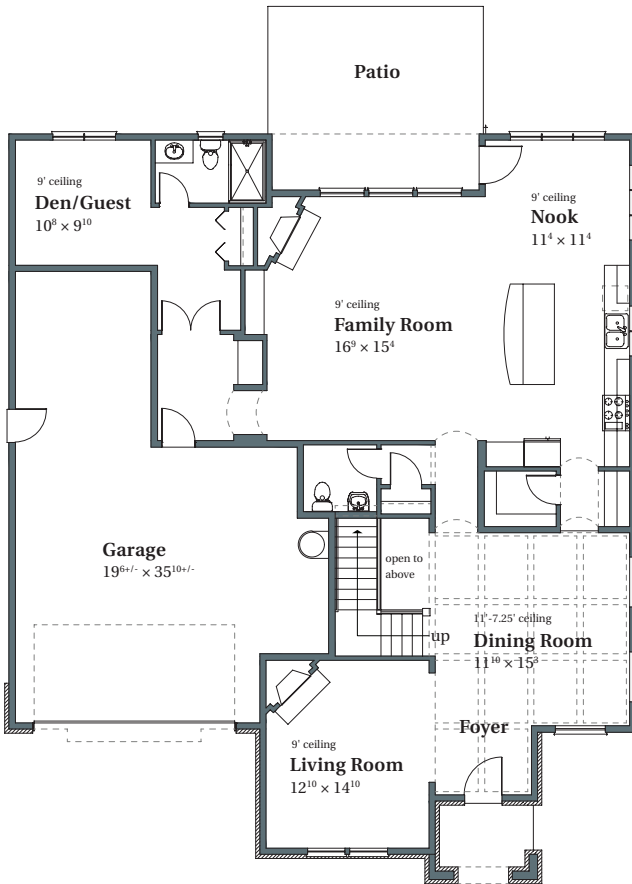

Brittany English

3,931 SQFT

FINDLEY HEIGHTS #31

4553 NW 134th Avenue

Portland, OR 97229

MAIN

UPPER

arborhomes.com 735 SW 158th Avenue · Beaverton, OR 97006

Arbor Homes reserves the right to change elevations, specification, materials and pricing without prior notice. Variations within the floor plans and elevations may exist. Square footages are approximate and may vary. All floor plans and elevations are artist's conceptions. Revised date 10/30/2017.