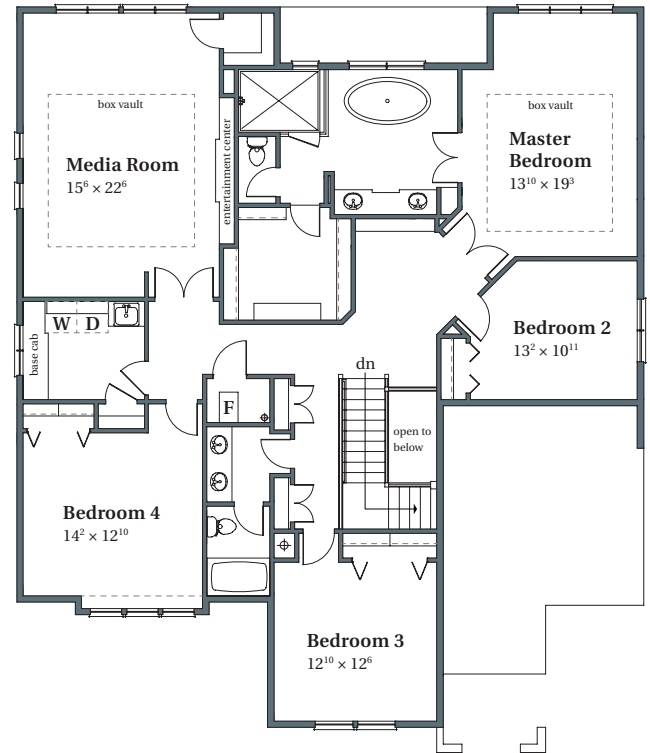

Brittany English

3,931 SQFT

FINDLEY HEIGHTS #31

4553 NW 134th Avenue

Portland, OR 97229

MAIN

UPPER

arborhomes.com 735 SW 158th Avenue · Beaverton, OR 97006