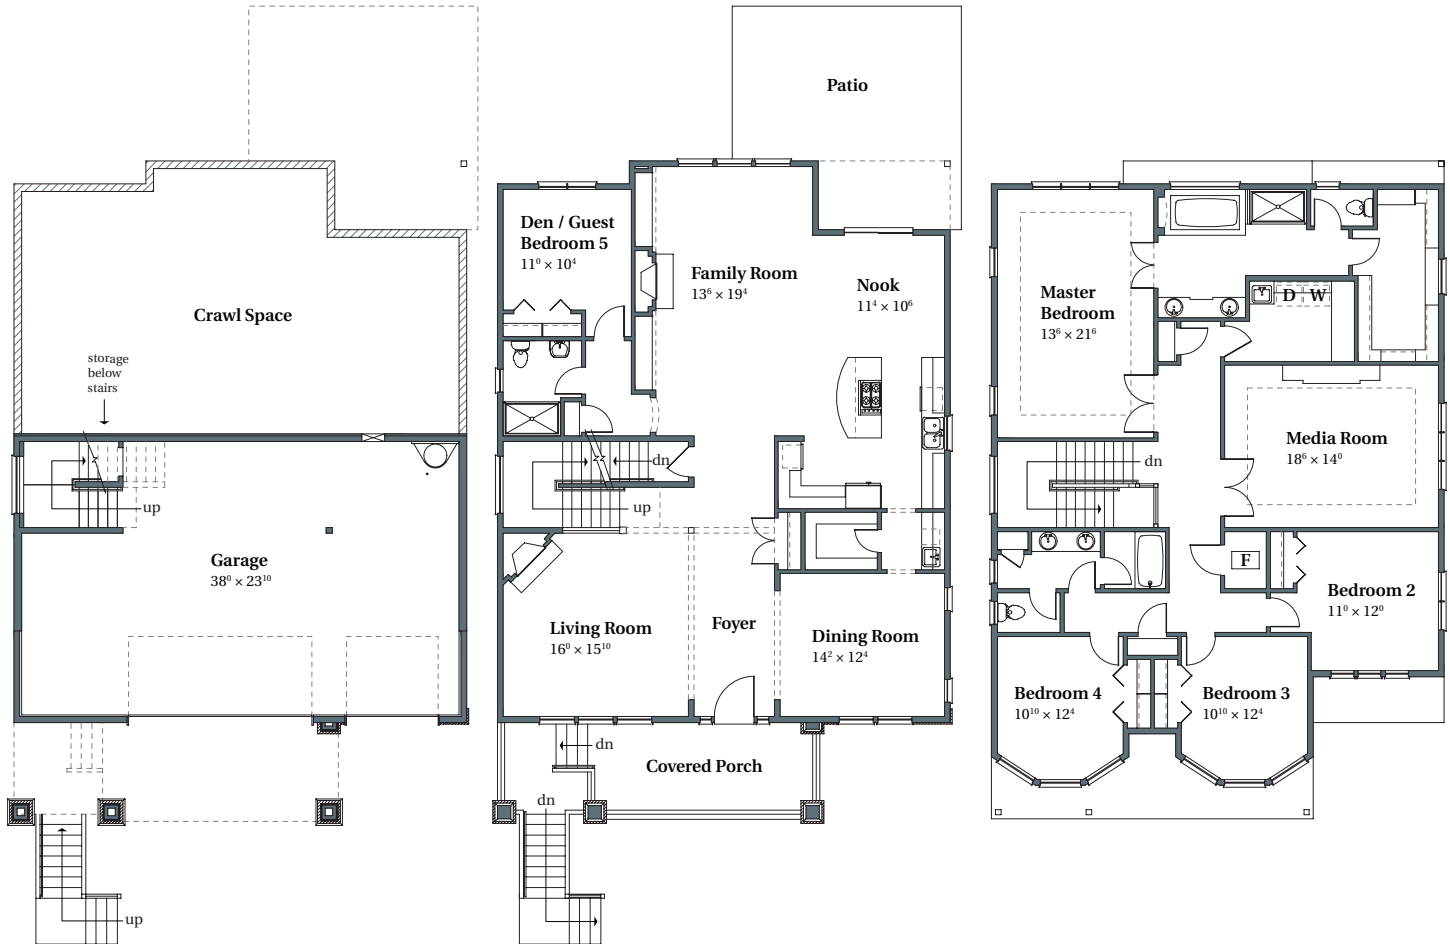

# Ravenwood American

3,760 SQFT

NORTH BETHANY CREEK #123

15885 NW Heckman Lane

Portland, OR 97229

LOWER

MAIN

UPPER

[arborhomes.com](http://arborhomes.com) 735 SW 158th Avenue · Beaverton, OR 97006

Arbor Homes reserves the right to change elevations, specification, materials and pricing without prior notice. Variations within the floor plans and elevations may exist. Square footages are approximate and may vary. All floor plans and elevations are artist's conceptions. Revised date 9/21/2017.