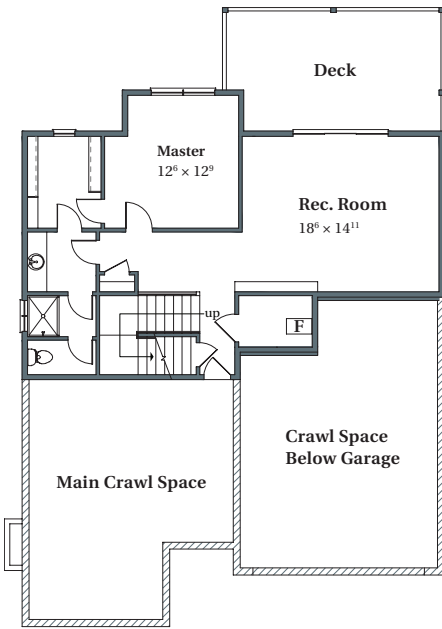

Easton 2 French

3,795 SQFT

FINDLEY HEIGHTS #11

13077 NW Findley Street

Portland, OR 97229

LOWER

MAIN

UPPER