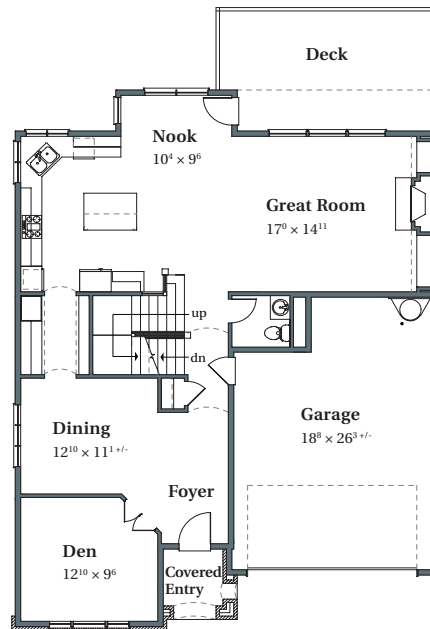

Easton 2 French

3,795 SQFT

FINDLEY HEIGHTS #11

13077 NW Findley Street

Portland, OR 97229

LOWER

MAIN

UPPER