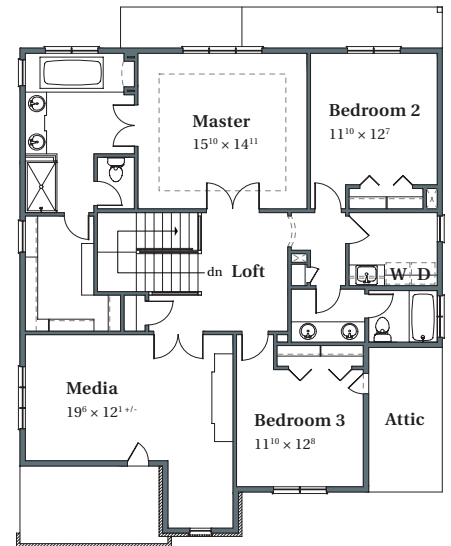

Easton 2 French

3,795 SQFT

FINDLEY HEIGHTS #11

13077 NW Findley Street

Portland, OR 97229

LOWER

MAIN

UPPER

arborhomes.com 735 SW 158th Avenue · Beaverton, OR 97006

Arbor Homes reserves the right to change elevations, specification, materials and pricing without prior notice. Variations within the floor plans and elevations may exist. Square footages are approximate and may vary. All floor plans and elevations are artist's conceptions. Revised date 9/14/2017.