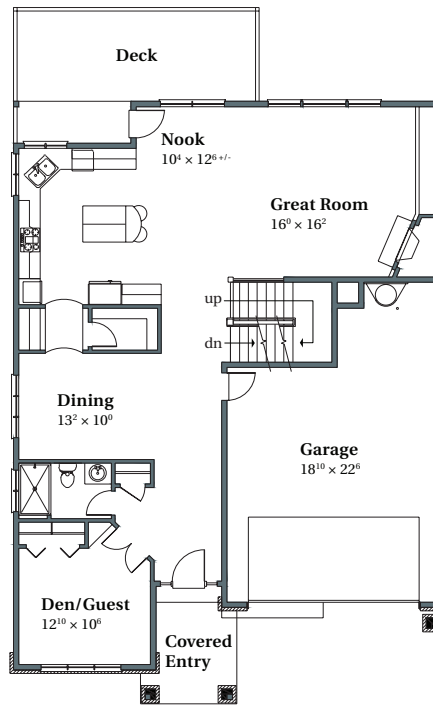

Livingston French

4,420 SQFT

FINDLEY HEIGHTS #12

13093 NW Findley Street

Portland, OR 97229

LOWER

MAIN

UPPER