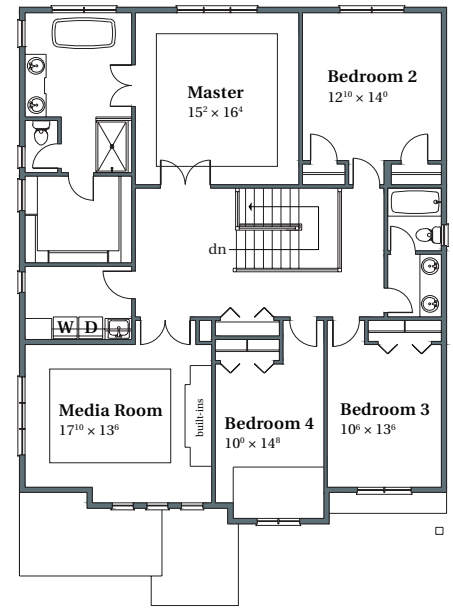

Livingston French

4,420 SQFT

FINDLEY HEIGHTS #12

13093 NW Findley Street

Portland, OR 97229

LOWER

MAIN

UPPER

arborhomes.com 735 SW 158th Avenue · Beaverton, OR 97006

Arbor Homes reserves the right to change elevations, specification, materials and pricing without prior notice. Variations within the floor plans and elevations may exist. Square footages are approximate and may vary. All floor plans and elevations are artist's conceptions. Revised date 8/23/2017.