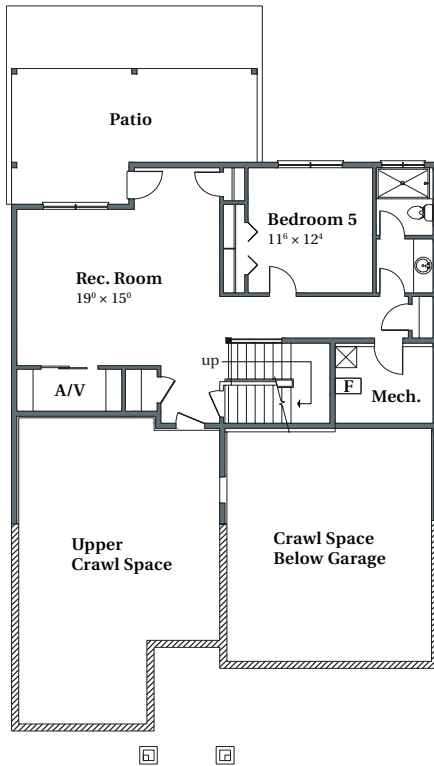

Livingston French

4,420 SQFT

FINDLEY HEIGHTS #12

13093 NW Findley Street

Portland, OR 97229

LOWER

MAIN

UPPER

arborhomes.com 735 SW 158th Avenue · Beaverton, OR 97006

Arbor Homes reserves the right to change elevations, specification, materials and pricing without prior notice. Variations within the floor plans and elevations may exist. Square footages are approximate and may vary. All floor plans and elevations are artist's conceptions. Revised date 8/23/2017.