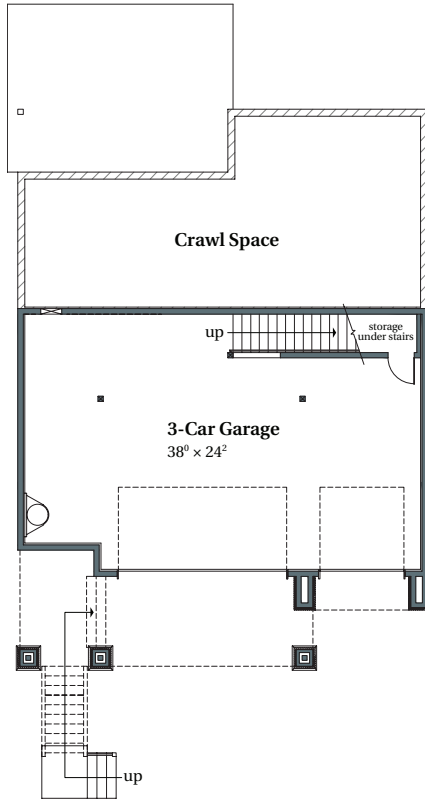

Corelwood French

3,509 SQFT

NORTH BETHANY CREEK #109

15895 NW Linder Street

Portland OR 97229

LOWER

MAIN

UPPER