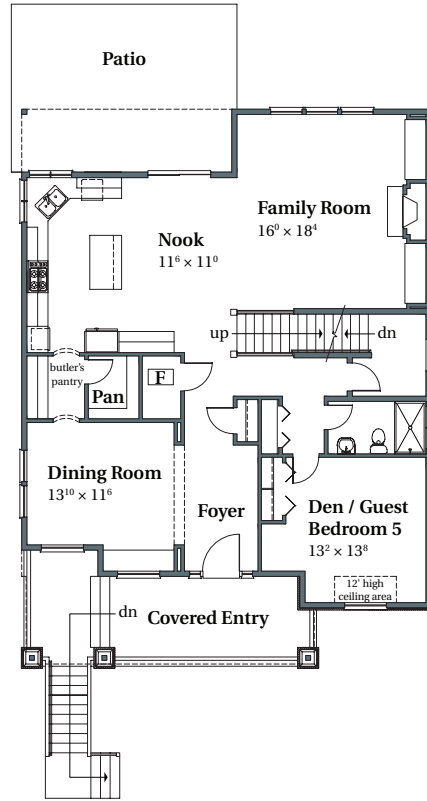

Corelwood French

3,509 SQFT

NORTH BETHANY CREEK #109

15895 NW Linder Street

Portland OR 97229

LOWER

MAIN

UPPER

arborhomes.com 735 SW 158th Avenue · Beaverton, OR 97006

Arbor Homes reserves the right to change elevations, specification, materials and pricing without prior notice. Variations within the floor plans and elevations may exist. Square footages are approximate and may vary. All floor plans and elevations are artist's conceptions. Revised date 5/4/2017.