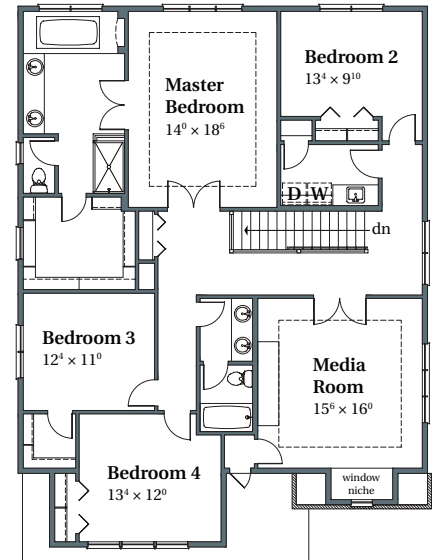

Corelwood French

3,509 SQFT

NORTH BETHANY CREEK #109

15895 NW Linder Street

Portland OR 97229

LOWER

MAIN

UPPER

arborhomes.com 735 SW 158th Avenue · Beaverton, OR 97006

Arbor Homes reserves the right to change elevations, specification, materials and pricing without prior notice. Variations within the floor plans and elevations may exist. Square footages are approximate and may vary. All floor plans and elevations are artist's conceptions. Revised date 5/4/2017.