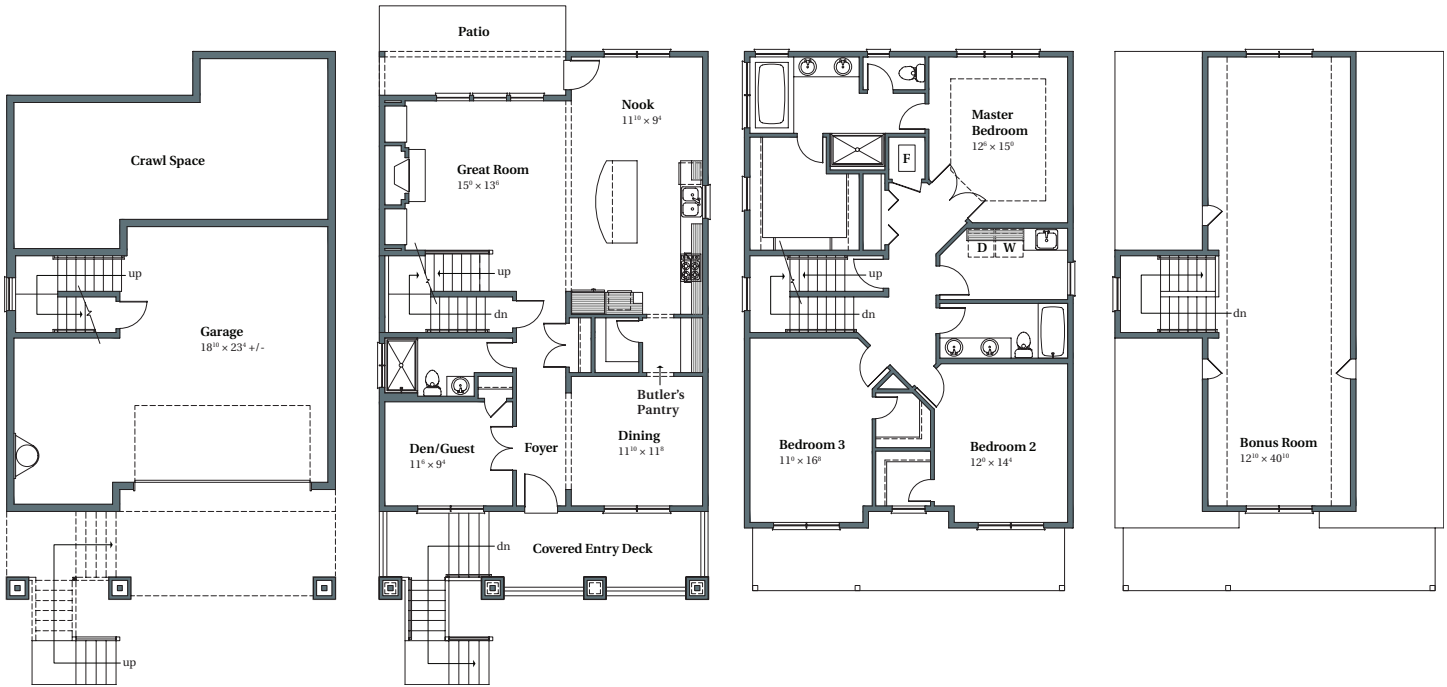

Sablewood American

NORTH BETHANY CREEK #108

3,138 SQFT

15879 NW Linder Street

Portland OR 97229

LOWER

MAIN

UPPER

BONUS

arborhomes.com 735 SW 158th Avenue · Beaverton, OR 97006

Arbor Homes reserves the right to change elevations, specification, materials and pricing without prior notice. Variations within the floor plans and elevations may exist. Square footages are approximate and may vary. All floor plans and elevations are artist's conceptions. Revised date 2/14/2017.