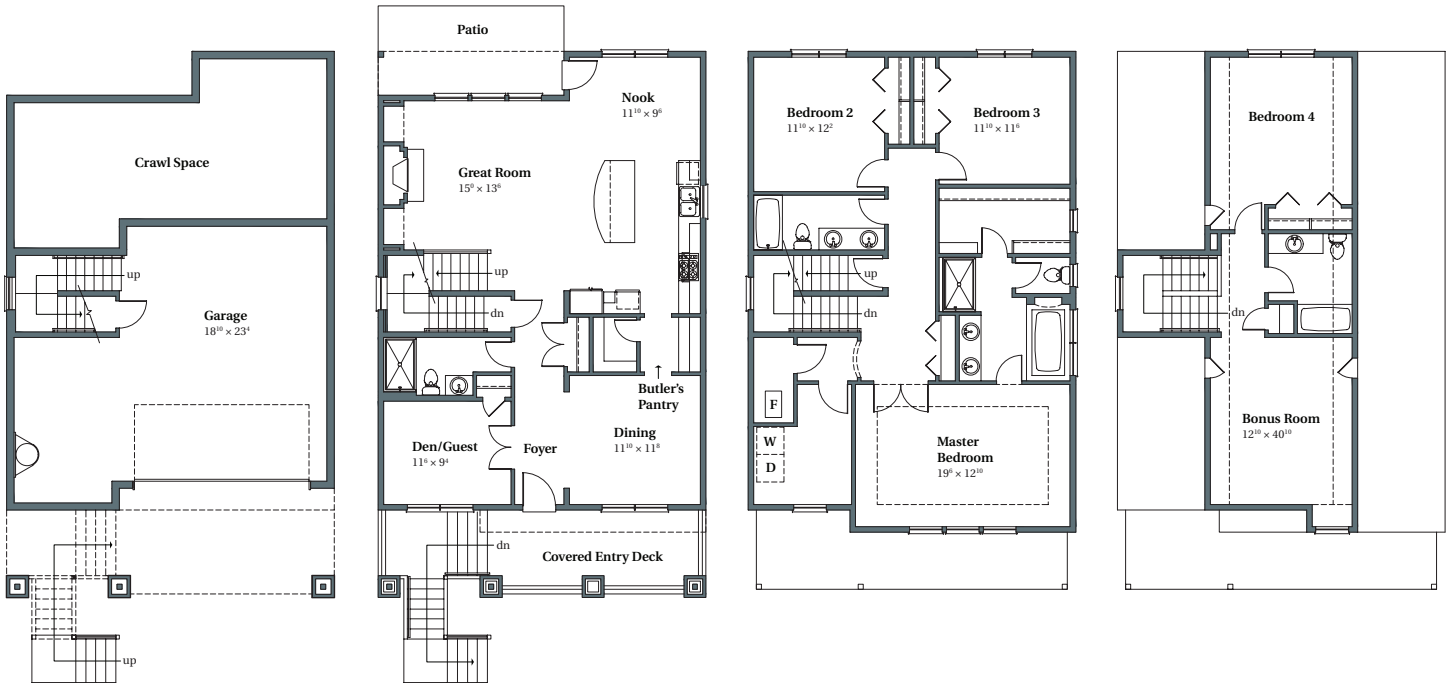

# Rosewood American

3,154 SQFT

NORTH BETHANY CREEK #107

15871 NW Linder Street

Portland OR 97229

LOWER

MAIN

UPPER

BONUS

**arborhomes.com** 735 SW 158th Avenue · Beaverton, OR 97006

Arbor Homes reserves the right to change elevations, specification, materials and pricing without prior notice. Variations within the floor plans and elevations may exist. Square footages are approximate and may vary. All floor plans and elevations are artist's conceptions. Revised date 2/3/2017.