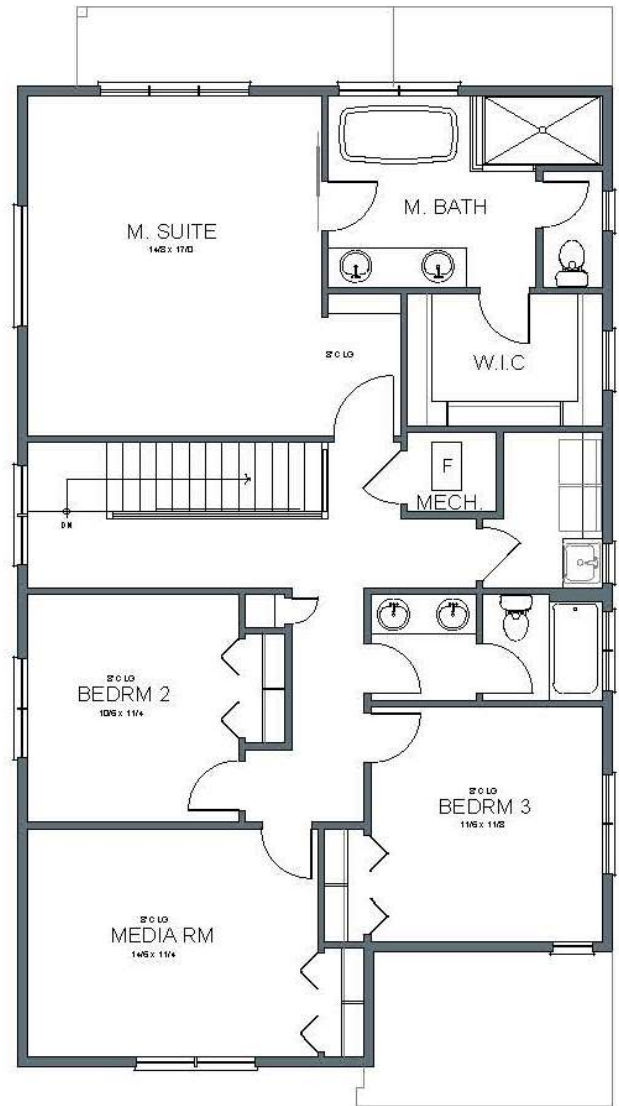

Mapleton French

2,518 SQFT

SOUTH COOPER MOUNTAIN HEIGHTS #188

17324 SW Condor Lane Beaverton, OR 97007

MAIN FLOOR PLAN

UPPER FLOOR PLAN

arborhomes.com 735 SW 158th Avenue, Suite 130 · Beaverton, OR 97006

Arbor Homes reserves the right to change elevations, specification, materials and pricing without prior notice. Variations within the floor plans and elevations may exist. Square footages are approximate and may vary. All floor plans and elevations are artist's conceptions. Revised date 090919