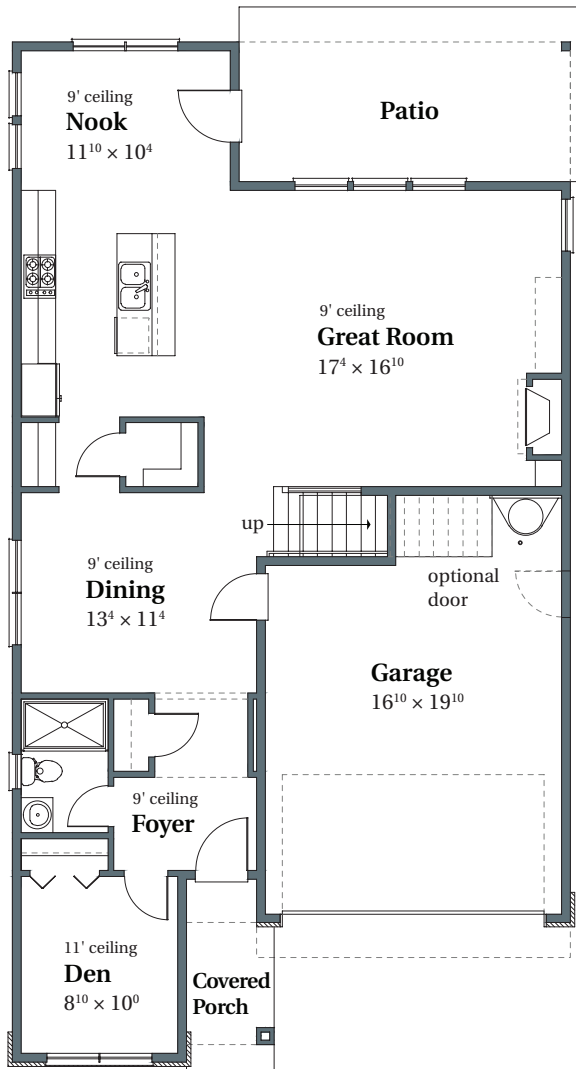

2,618 SF 4 BEDROOMS DEN, MEDIA 3 BATHS 2-CAR GARAGE ENGLISH ELEVATION

503.716.8412

arborhomes.com

MAIN FLOOR

UPPER FLOOR

2,618 SF 4 BEDROOMS DEN, MEDIA 3 BATHS 2-CAR GARAGE ENGLISH ELEVATION

503.716.8412

arborhomes.com

MAIN FLOOR

UPPER FLOOR

2,618 SF 4 BEDROOMS DEN, MEDIA 3 BATHS 2-CAR GARAGE PRAIRIE ELEVATION

503.716.8412

arborhomes.com

MAIN FLOOR

UPPER FLOOR