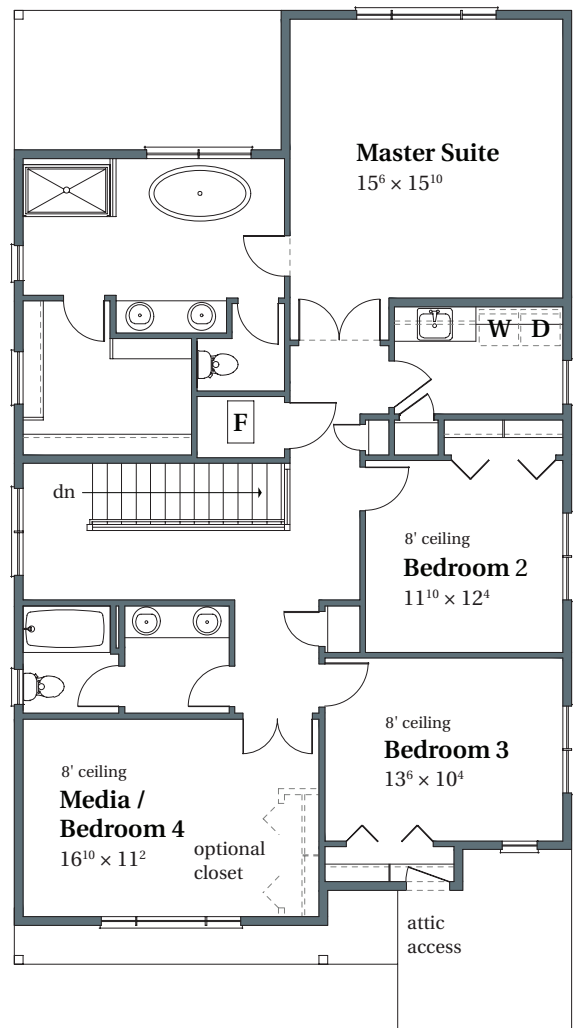

2,618 SF 4 BEDROOMS DEN, MEDIA 3 BATHS 2-CAR GARAGE ENGLISH ELEVATION

503.716.8412

arborhomes.com

MAIN FLOOR

UPPER FLOOR

2,618 SF 4 BEDROOMS DEN, MEDIA 3 BATHS 2-CAR GARAGE ENGLISH ELEVATION

503.716.8412

arborhomes.com

MAIN FLOOR

UPPER FLOOR

2,618 SF 4 BEDROOMS DEN, MEDIA 3 BATHS 2-CAR GARAGE PRAIRIE ELEVATION

503.716.8412

arborhomes.com

MAIN FLOOR

UPPER FLOOR