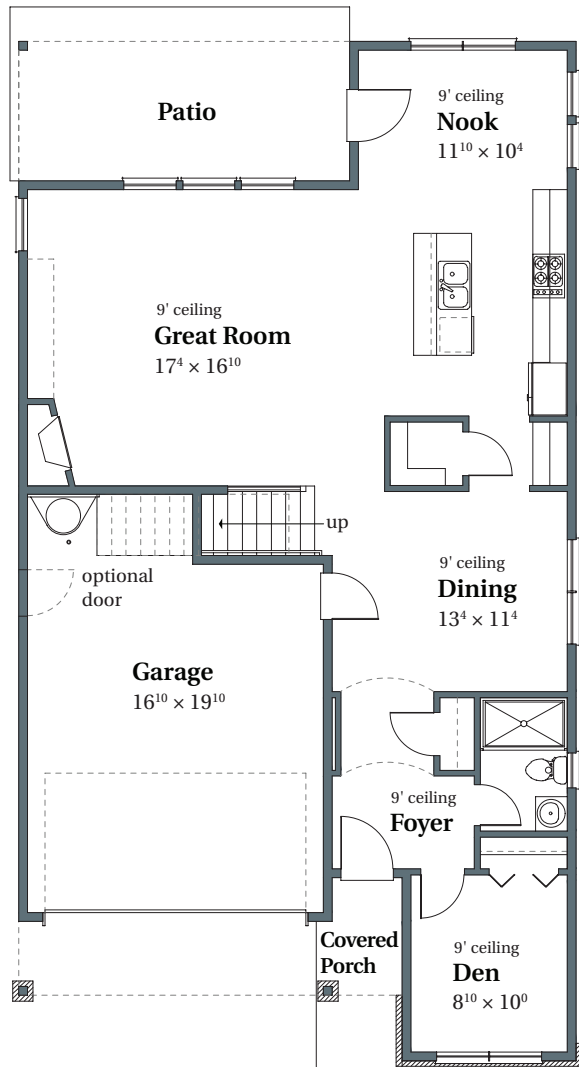

2,618 SF 4 BEDROOMS DEN, MEDIA 3 BATHS 2-CAR GARAGE ENGLISH ELEVATION

503.716.8412

arborhomes.com

MAIN FLOOR

UPPER FLOOR

2,618 SF 4 BEDROOMS DEN, MEDIA 3 BATHS 2-CAR GARAGE ENGLISH ELEVATION

503.716.8412

arborhomes.com

MAIN FLOOR

UPPER FLOOR

2,618 SF 4 BEDROOMS DEN, MEDIA 3 BATHS 2-CAR GARAGE PRAIRIE ELEVATION

503.716.8412

arborhomes.com

MAIN FLOOR

UPPER FLOOR