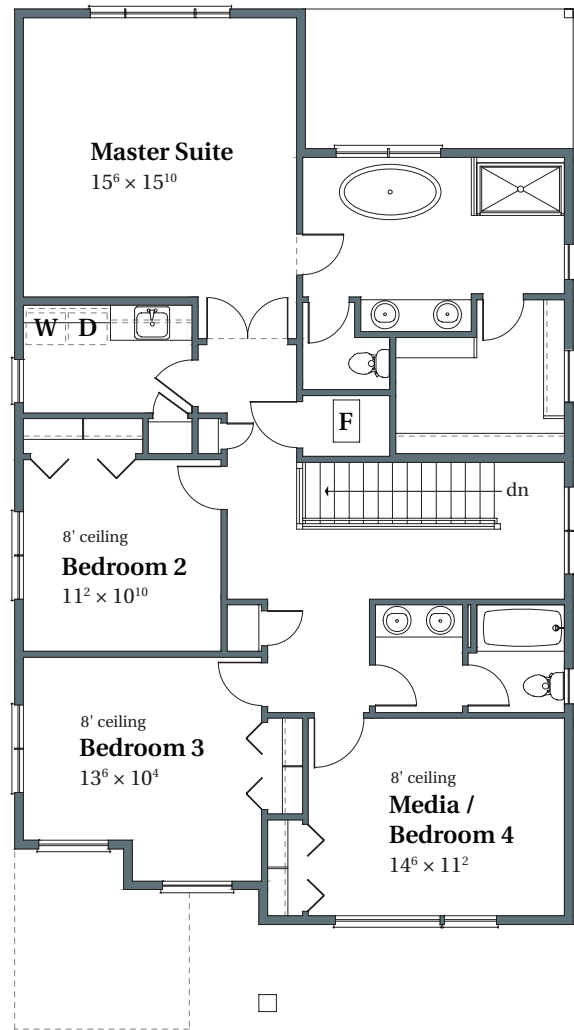

2,618 SF 4 BEDROOMS DEN, MEDIA 3 BATHS 2-CAR GARAGE ENGLISH ELEVATION

503.716.8412

arborhomes.com

MAIN FLOOR

UPPER FLOOR

2,618 SF 4 BEDROOMS DEN, MEDIA 3 BATHS 2-CAR GARAGE ENGLISH ELEVATION

503.716.8412

arborhomes.com

MAIN FLOOR

UPPER FLOOR

2,618 SF 4 BEDROOMS DEN, MEDIA 3 BATHS 2-CAR GARAGE PRAIRIE ELEVATION

503.716.8412

arborhomes.com

MAIN FLOOR

UPPER FLOOR