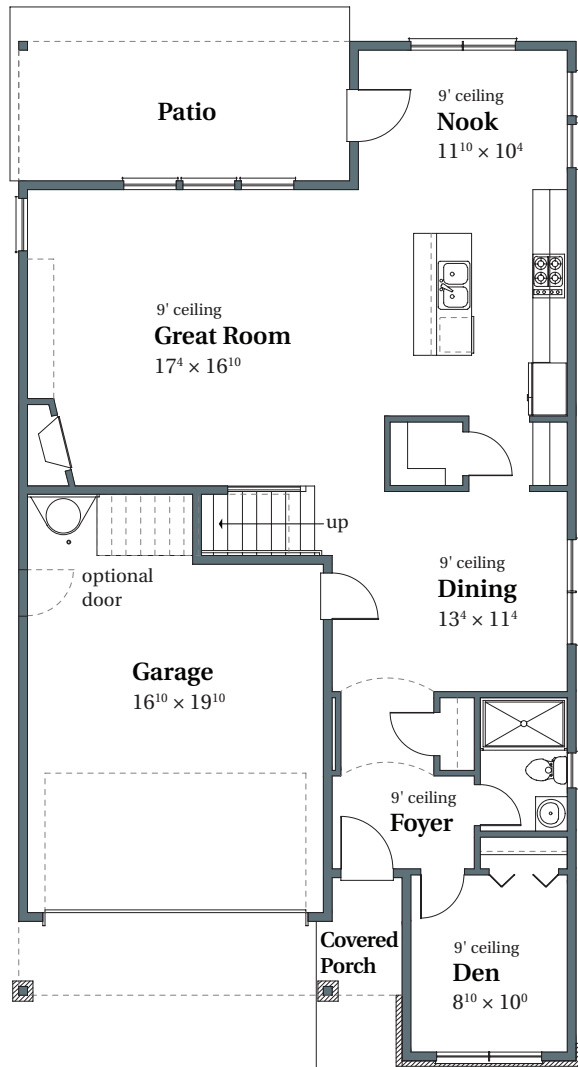

2,618 SF 4 BEDROOMS DEN, MEDIA 3 BATHS 2-CAR GARAGE ENGLISH ELEVATION

503.716.8412

arborhomes.com

MAIN FLOOR

UPPER FLOOR

2,618 SF 4 BEDROOMS DEN, MEDIA 3 BATHS 2-CAR GARAGE ENGLISH ELEVATION

503.716.8412

arborhomes.com

MAIN FLOOR

UPPER FLOOR

2,618 SF 4 BEDROOMS DEN, MEDIA 3 BATHS 2-CAR GARAGE PRAIRIE ELEVATION

503.716.8412

arborhomes.com

MAIN FLOOR

UPPER FLOOR