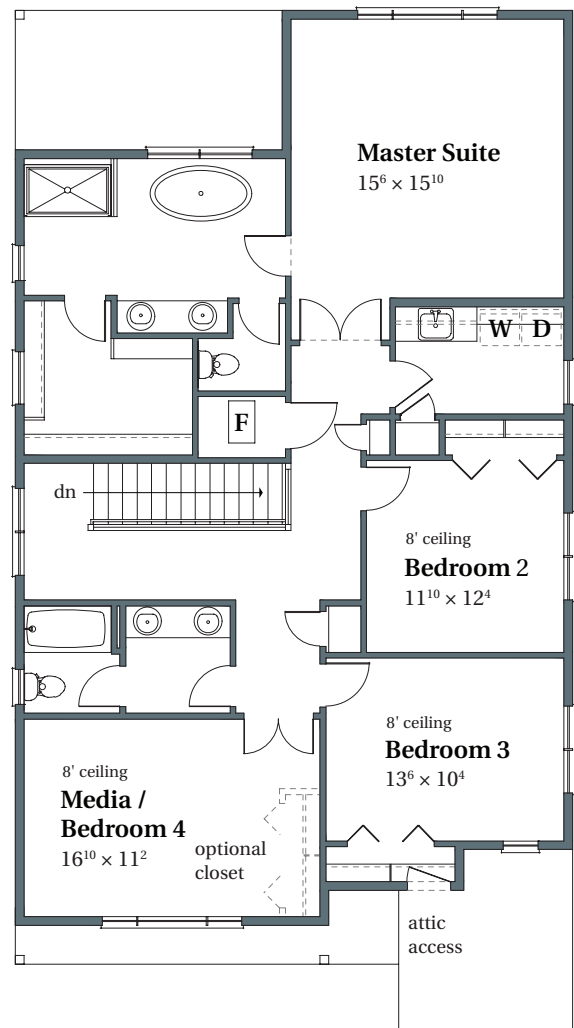

2,618 SF 4 BEDROOMS DEN, MEDIA 3 BATHS 2-CAR GARAGE ENGLISH ELEVATION

503.716.8412

arborhomes.com

MAIN FLOOR

UPPER FLOOR

2,618 SF 4 BEDROOMS DEN, MEDIA 3 BATHS 2-CAR GARAGE ENGLISH ELEVATION

503.716.8412

arborhomes.com

MAIN FLOOR

UPPER FLOOR

2,618 SF 4 BEDROOMS DEN, MEDIA 3 BATHS 2-CAR GARAGE PRAIRIE ELEVATION

503.716.8412

arborhomes.com

MAIN FLOOR

UPPER FLOOR