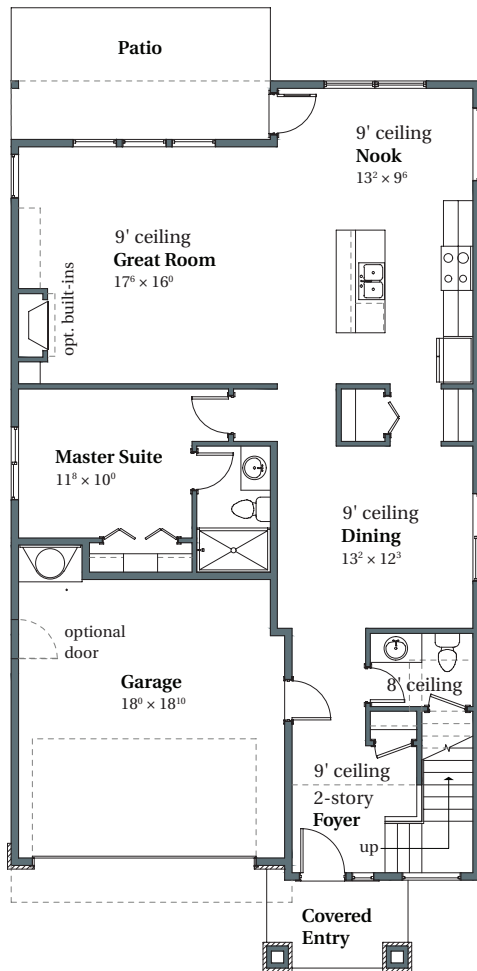

2,905 SF 4 BEDROOMS MEDIA, 2 MASTER SUITES 3.5 BATHS 2-CAR GARAGE PRAIRIE ELEVATION

503.716.8412

arborhomes.com

MAIN FLOOR

UPPER FLOOR