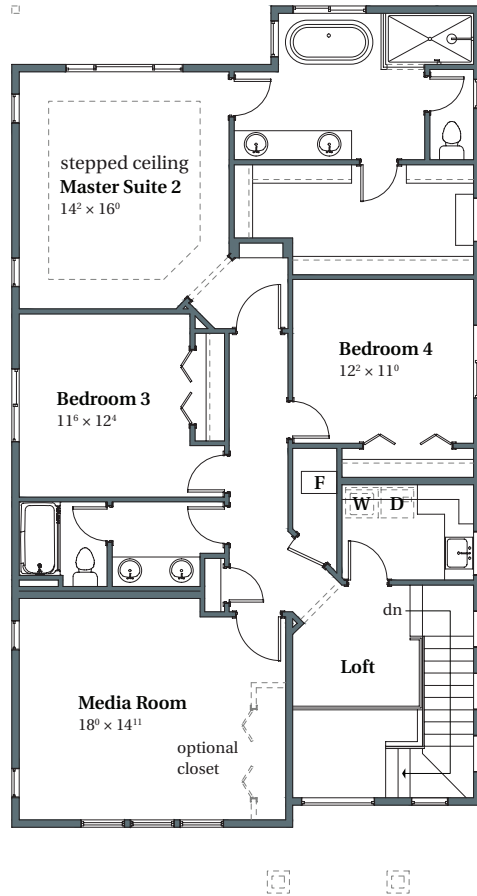

2,905 SF 4 BEDROOMS MEDIA, 2 MASTER SUITES 3.5 BATHS 2-CAR GARAGE PRAIRIE ELEVATION

503.716.8412

arborhomes.com

MAIN FLOOR

UPPER FLOOR