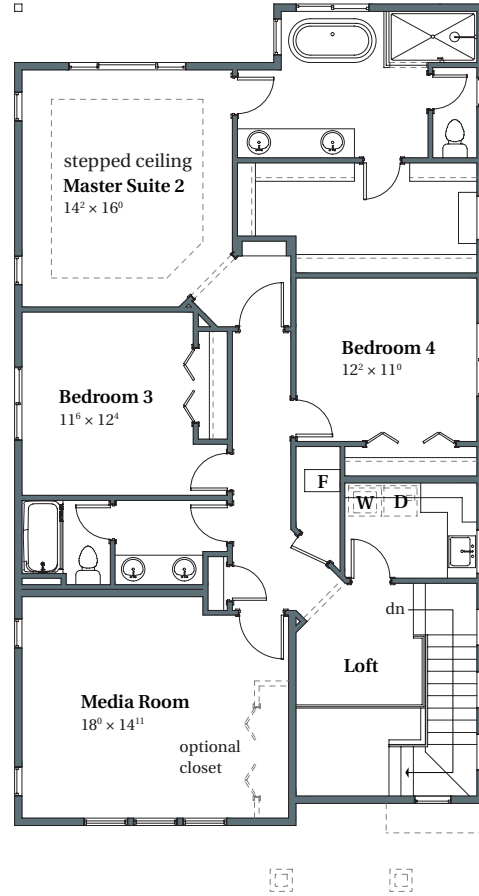

2,908 SF 4 BEDROOMS MEDIA, 2 MASTER SUITES 3.5 BATHS 2-CAR GARAGE FRENCH ELEVATION

503.716.8412

arborhomes.com

MAIN FLOOR

UPPER FLOOR