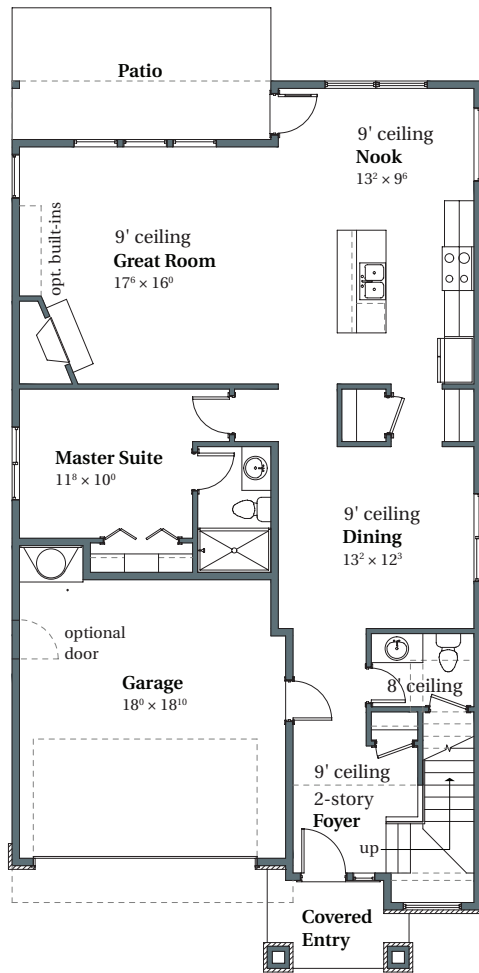

2,908 SF 4 BEDROOMS MEDIA, 2 MASTER SUITES 3.5 BATHS 2-CAR GARAGE FRENCH ELEVATION

503.716.8412

arborhomes.com

MAIN FLOOR

UPPER FLOOR