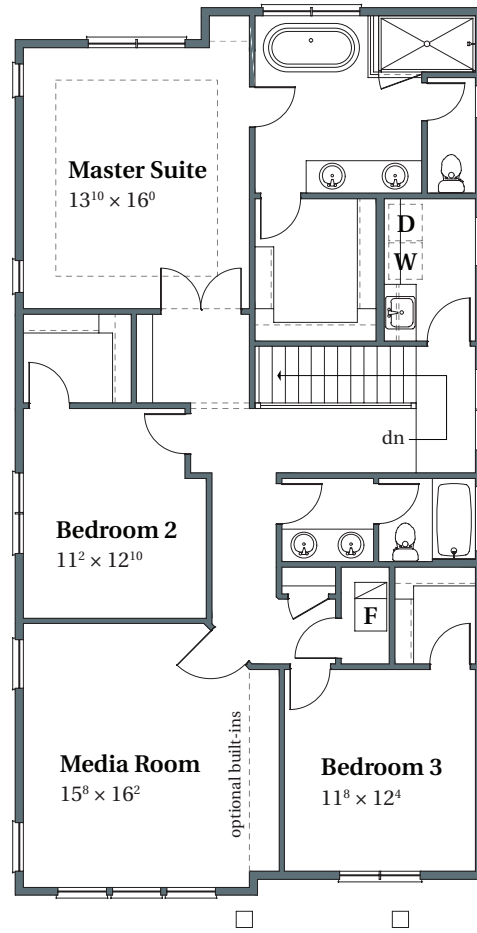

2,637 SF 3 BEDROOMS DEN/GUEST, MEDIA 3 BATHS 2-CAR GARAGE ENGLISH ELEVATION

503.716.8412

arborhomes.com

MAIN FLOOR

UPPER FLOOR

2,637 SF 3 BEDROOMS DEN/GUEST, MEDIA 3 BATHS 2-CAR GARAGE FRENCH ELEVATION

503.716.8412

arborhomes.com

MAIN FLOOR

UPPER FLOOR

2,637 SF 3 BEDROOMS DEN/GUEST, MEDIA 3 BATHS 2-CAR GARAGE PRAIRIE ELEVATION

503.716.8412

arborhomes.com

MAIN FLOOR

UPPER FLOOR