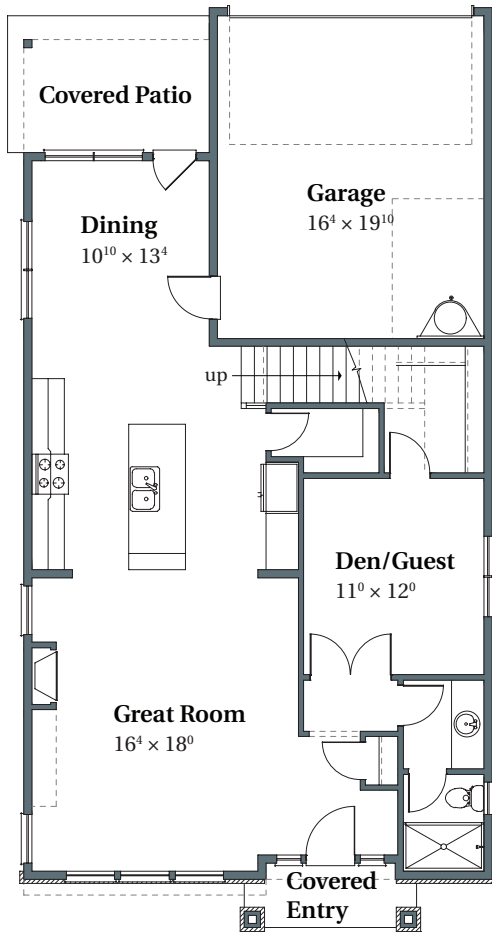

2,637 SF 3 BEDROOMS DEN/GUEST, MEDIA 3 BATHS 2-CAR GARAGE ENGLISH ELEVATION

503.716.8412

arborhomes.com

MAIN FLOOR

UPPER FLOOR

2,637 SF 3 BEDROOMS DEN/GUEST, MEDIA 3 BATHS 2-CAR GARAGE FRENCH ELEVATION

503.716.8412

arborhomes.com

MAIN FLOOR

UPPER FLOOR

2,637 SF 3 BEDROOMS DEN/GUEST, MEDIA 3 BATHS 2-CAR GARAGE PRAIRIE ELEVATION

503.716.8412

arborhomes.com

MAIN FLOOR

UPPER FLOOR