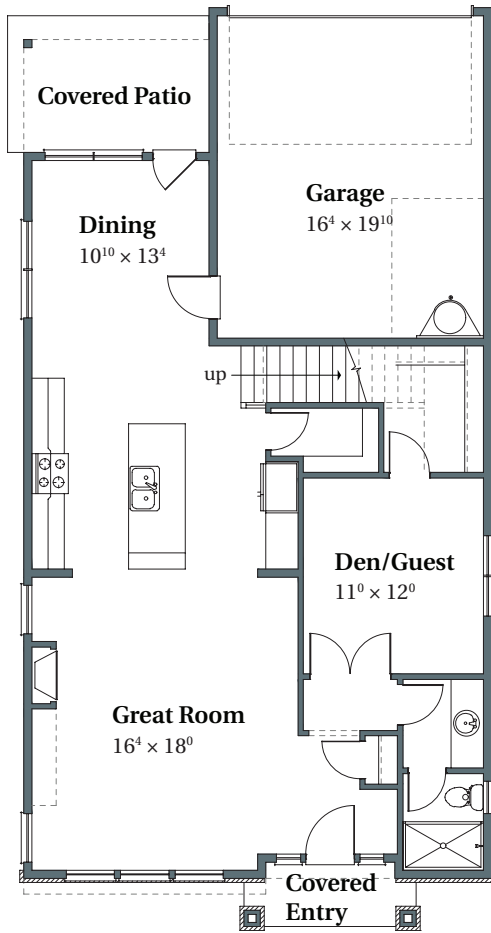

2,637 SF 3 BEDROOMS DEN/GUEST, MEDIA 3 BATHS 2-CAR GARAGE ENGLISH ELEVATION

503.716.8412

arborhomes.com

MAIN FLOOR

UPPER FLOOR

2,637 SF 3 BEDROOMS DEN/GUEST, MEDIA 3 BATHS 2-CAR GARAGE FRENCH ELEVATION

503.716.8412

arborhomes.com

MAIN FLOOR

UPPER FLOOR

2,637 SF 3 BEDROOMS DEN/GUEST, MEDIA 3 BATHS 2-CAR GARAGE PRAIRIE ELEVATION

503.716.8412

arborhomes.com

MAIN FLOOR

UPPER FLOOR