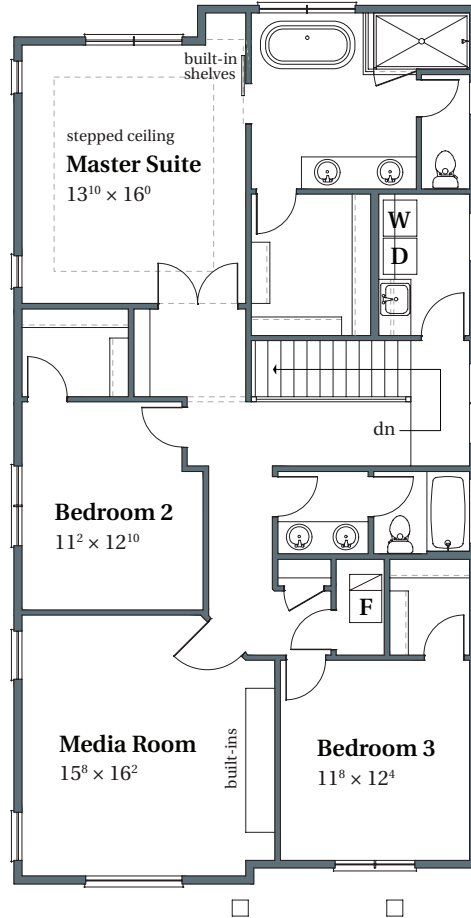

2,637 SF 3 BEDROOMS DEN/GUEST, MEDIA 3 BATHS 2-CAR GARAGE ENGLISH ELEVATION

503.716.8412

arborhomes.com

MAIN FLOOR

UPPER FLOOR

2,637 SF 3 BEDROOMS DEN/GUEST, MEDIA 3 BATHS 2-CAR GARAGE FRENCH ELEVATION

503.716.8412

arborhomes.com

MAIN FLOOR

UPPER FLOOR

2,637 SF 3 BEDROOMS DEN/GUEST, MEDIA 3 BATHS 2-CAR GARAGE PRAIRIE ELEVATION

503.716.8412

arborhomes.com

MAIN FLOOR

UPPER FLOOR