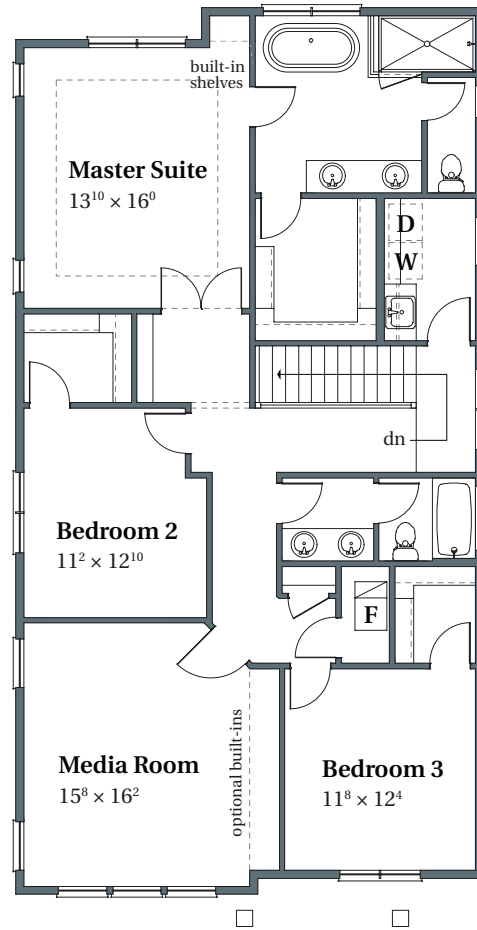

2,637 SF 3 BEDROOMS DEN/GUEST, MEDIA 3 BATHS 2-CAR GARAGE ENGLISH ELEVATION

503.716.8412

arborhomes.com

MAIN FLOOR

UPPER FLOOR

2,637 SF 3 BEDROOMS DEN/GUEST, MEDIA 3 BATHS 2-CAR GARAGE FRENCH ELEVATION

503.716.8412

arborhomes.com

MAIN FLOOR

UPPER FLOOR

2,637 SF 3 BEDROOMS DEN/GUEST, MEDIA 3 BATHS 2-CAR GARAGE PRAIRIE ELEVATION

503.716.8412

arborhomes.com

MAIN FLOOR

UPPER FLOOR