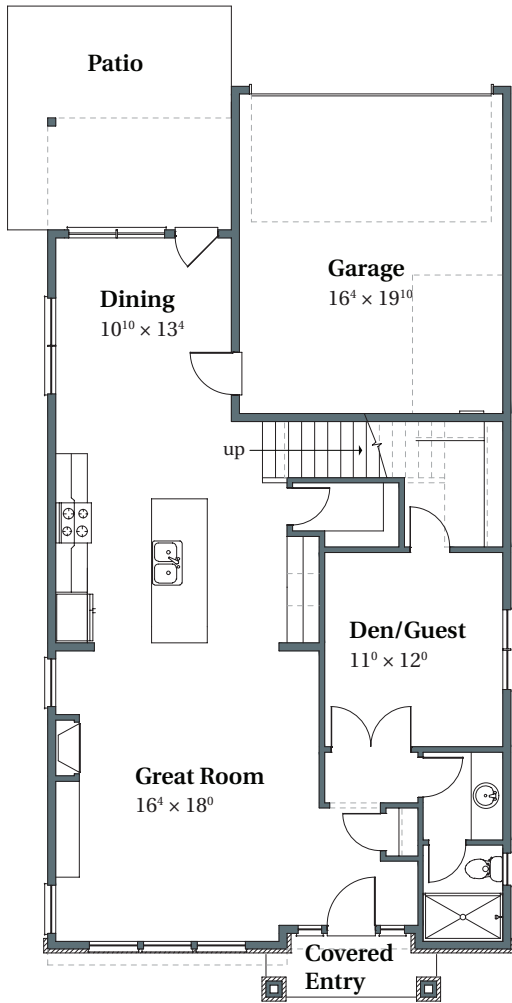

2,637 SF 3 BEDROOMS DEN/GUEST, MEDIA 3 BATHS 2-CAR GARAGE ENGLISH ELEVATION

503.716.8412

arborhomes.com

MAIN FLOOR

UPPER FLOOR

2,637 SF 3 BEDROOMS DEN/GUEST, MEDIA 3 BATHS 2-CAR GARAGE FRENCH ELEVATION

503.716.8412

arborhomes.com

MAIN FLOOR

UPPER FLOOR

2,637 SF 3 BEDROOMS DEN/GUEST, MEDIA 3 BATHS 2-CAR GARAGE PRAIRIE ELEVATION

503.716.8412

arborhomes.com

MAIN FLOOR

UPPER FLOOR