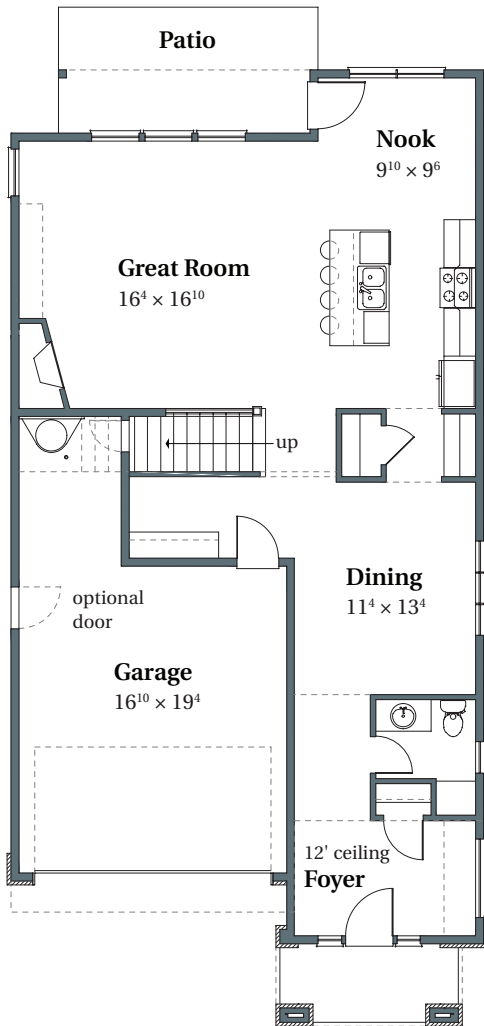

2,518 SF 4 BEDROOMS DINING, PATIO 2.5 BATHS 2-CAR GARAGE ENGLISH ELEVATION

503.716.8412

arborhomes.com

MAIN FLOOR

UPPER FLOOR

2,518 SF 4 BEDROOMS DINING, PATIO 2.5 BATHS 2-CAR GARAGE FRENCH ELEVATION

503.716.8412

arborhomes.com

MAIN FLOOR

UPPER FLOOR

2,518 SF 3 BEDROOMS MEDIA 2.5 BATHS 2-CAR GARAGE PRAIRIE ELEVATION

503.716.8412

arborhomes.com

MAIN FLOOR

UPPER FLOOR