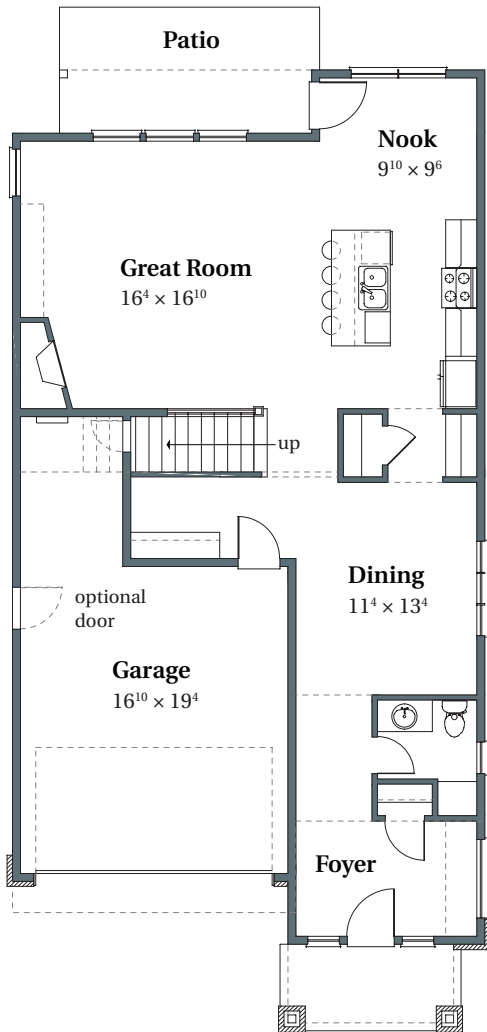

2,518 SF 4 BEDROOMS DINING, PATIO 2.5 BATHS 2-CAR GARAGE ENGLISH ELEVATION

503.716.8412

arborhomes.com

MAIN FLOOR

UPPER FLOOR

2,518 SF 4 BEDROOMS DINING, PATIO 2.5 BATHS 2-CAR GARAGE FRENCH ELEVATION

503.716.8412

arborhomes.com

MAIN FLOOR

UPPER FLOOR

2,518 SF 3 BEDROOMS MEDIA 2.5 BATHS 2-CAR GARAGE PRAIRIE ELEVATION

503.716.8412

arborhomes.com

MAIN FLOOR

UPPER FLOOR