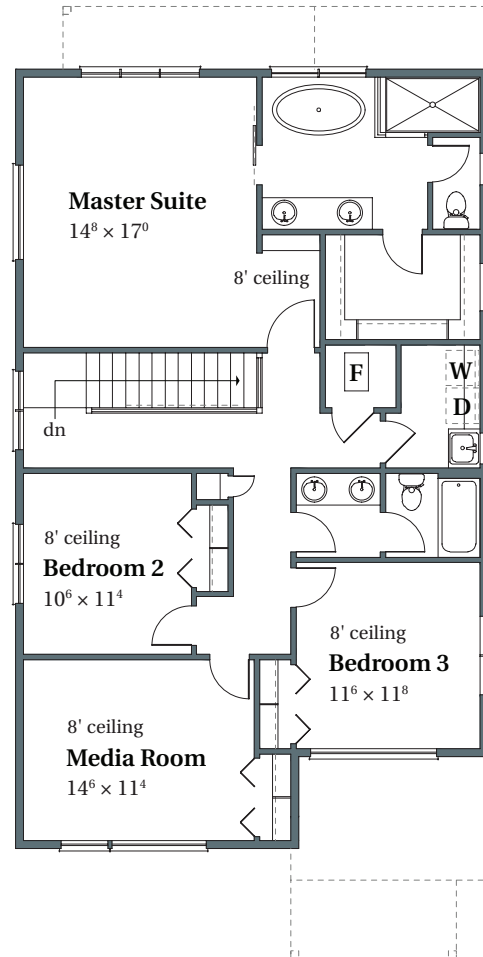

2,518 SF 4 BEDROOMS DINING, PATIO 2.5 BATHS 2-CAR GARAGE ENGLISH ELEVATION

503.716.8412

arborhomes.com

MAIN FLOOR

UPPER FLOOR

2,518 SF 4 BEDROOMS DINING, PATIO 2.5 BATHS 2-CAR GARAGE FRENCH ELEVATION

503.716.8412

arborhomes.com

MAIN FLOOR

UPPER FLOOR

2,518 SF 3 BEDROOMS MEDIA 2.5 BATHS 2-CAR GARAGE PRAIRIE ELEVATION

503.716.8412

arborhomes.com

MAIN FLOOR

UPPER FLOOR