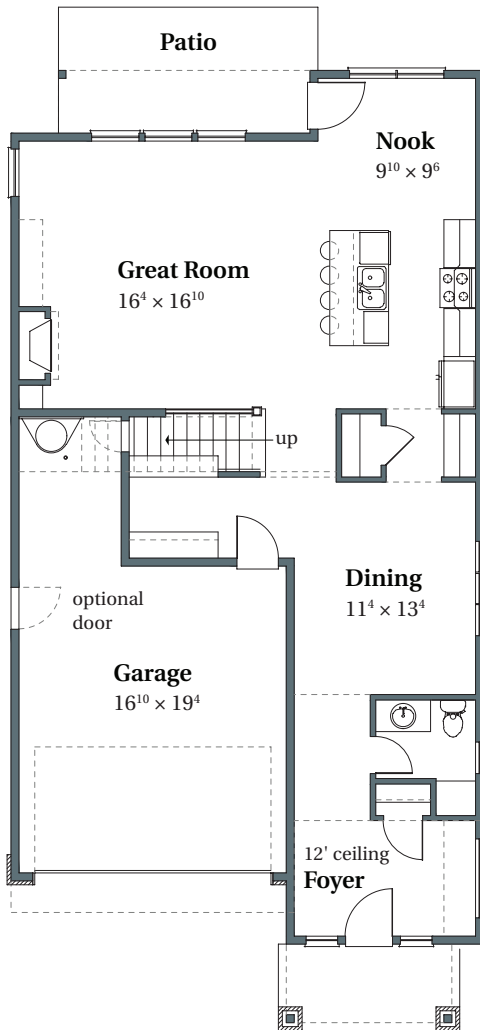

2,518 SF 4 BEDROOMS DINING, PATIO 2.5 BATHS 2-CAR GARAGE ENGLISH ELEVATION

503.716.8412

arborhomes.com

MAIN FLOOR

UPPER FLOOR

2,518 SF 4 BEDROOMS DINING, PATIO 2.5 BATHS 2-CAR GARAGE FRENCH ELEVATION

503.716.8412

arborhomes.com

MAIN FLOOR

UPPER FLOOR

2,518 SF 3 BEDROOMS MEDIA 2.5 BATHS 2-CAR GARAGE PRAIRIE ELEVATION

503.716.8412

arborhomes.com

MAIN FLOOR

UPPER FLOOR