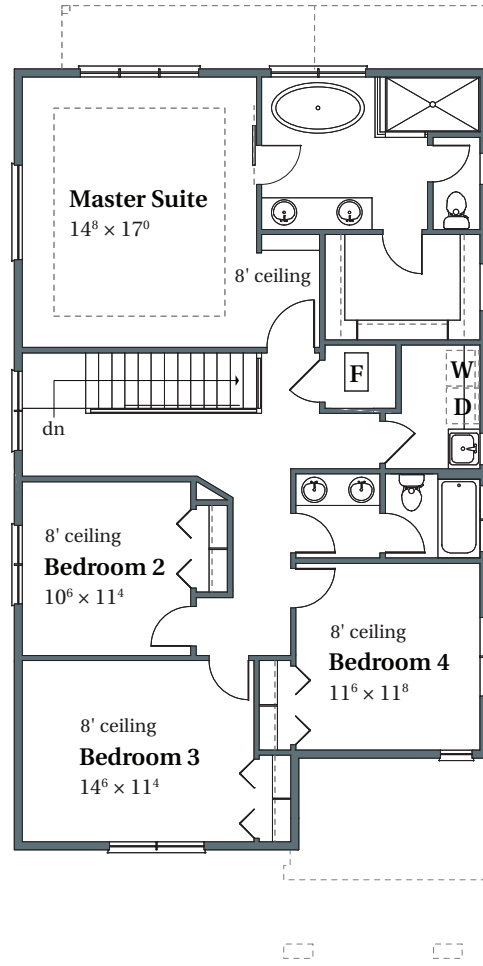

2,518 SF 4 BEDROOMS DINING, PATIO 2.5 BATHS 2-CAR GARAGE ENGLISH ELEVATION

503.716.8412

arborhomes.com

MAIN FLOOR

UPPER FLOOR

2,518 SF 4 BEDROOMS DINING, PATIO 2.5 BATHS 2-CAR GARAGE FRENCH ELEVATION

503.716.8412

arborhomes.com

MAIN FLOOR

UPPER FLOOR

2,518 SF 3 BEDROOMS MEDIA 2.5 BATHS 2-CAR GARAGE PRAIRIE ELEVATION

503.716.8412

arborhomes.com

MAIN FLOOR

UPPER FLOOR