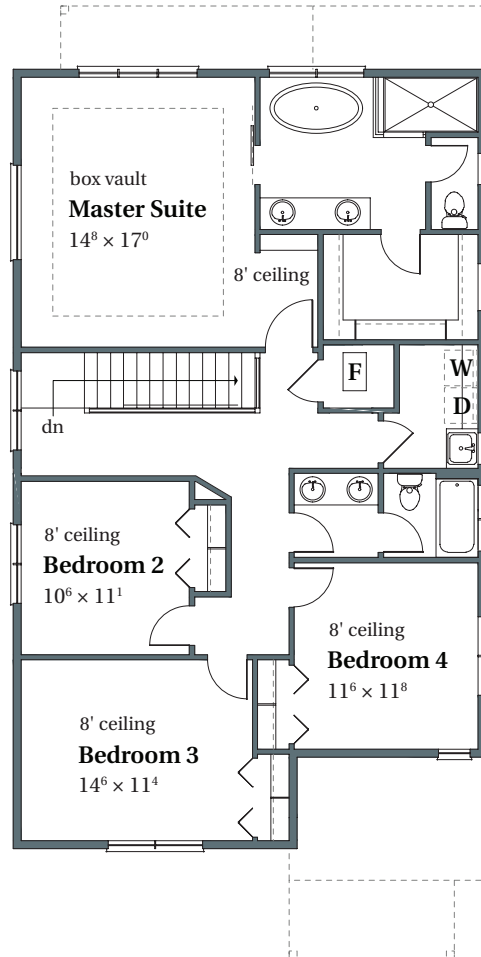

2,518 SF 4 BEDROOMS DINING, PATIO 2.5 BATHS 2-CAR GARAGE ENGLISH ELEVATION

503.716.8412

arborhomes.com

MAIN FLOOR

UPPER FLOOR

2,518 SF 4 BEDROOMS DINING, PATIO 2.5 BATHS 2-CAR GARAGE FRENCH ELEVATION

503.716.8412

arborhomes.com

MAIN FLOOR

UPPER FLOOR

2,518 SF 3 BEDROOMS MEDIA 2.5 BATHS 2-CAR GARAGE PRAIRIE ELEVATION

503.716.8412

arborhomes.com

MAIN FLOOR

UPPER FLOOR