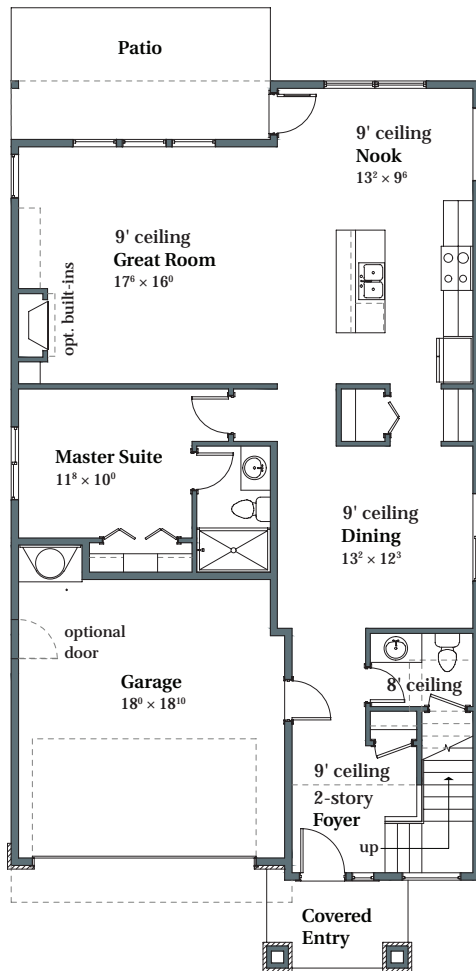

2,905 SF 4 BEDROOMS MEDIA, 2 MASTER SUITES 3.5 BATHS 2-CAR GARAGE PRAIRIE ELEVATION

503.716.8412

arborhomes.com

MAIN FLOOR

UPPER FLOOR