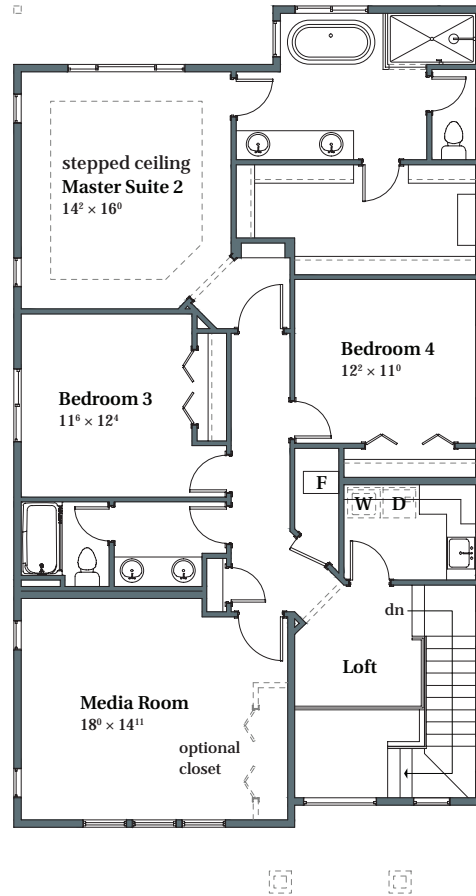

2,905 SF 4 BEDROOMS MEDIA, 2 MASTER SUITES 3.5 BATHS 2-CAR GARAGE PRAIRIE ELEVATION

503.716.8412

arborhomes.com

MAIN FLOOR

UPPER FLOOR