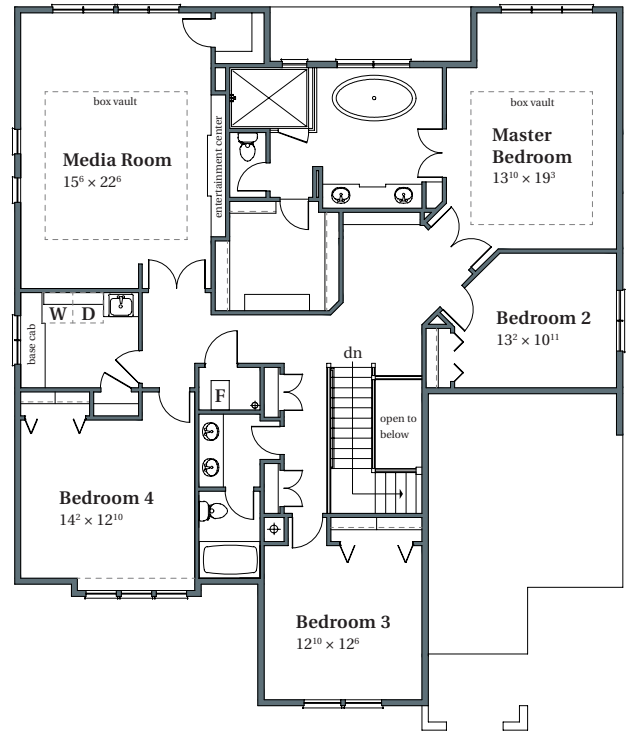

3,931 SF 5 BEDROOMS GUEST SUITE, MEDIA 3.5 BATHS 3-CAR GARAGE ENGLISH ELEVATION

503.716.8412

arborhomes.com

MAIN FLOOR

UPPER FLOOR