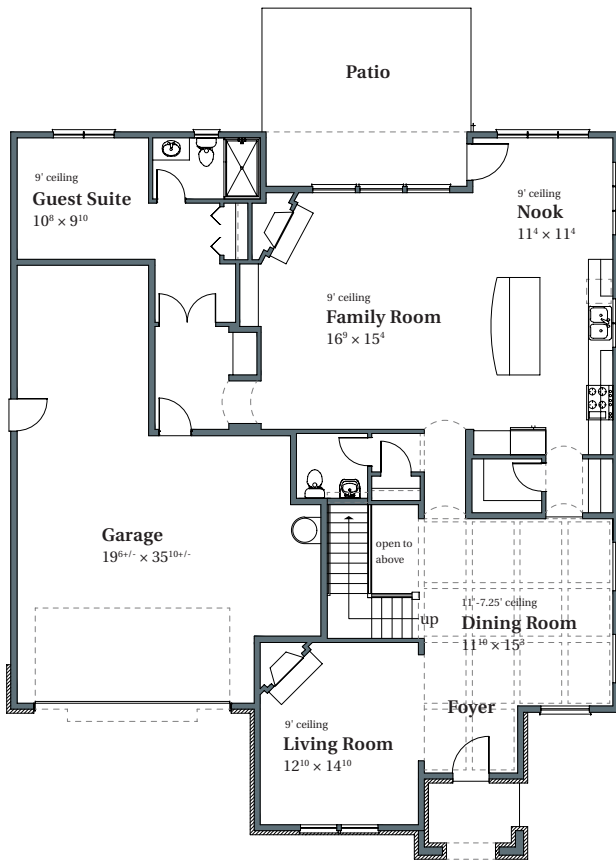

3,931 SF 5 BEDROOMS GUEST SUITE, MEDIA 3.5 BATHS 3-CAR GARAGE ENGLISH ELEVATION

503.716.8412

arborhomes.com

MAIN FLOOR

UPPER FLOOR