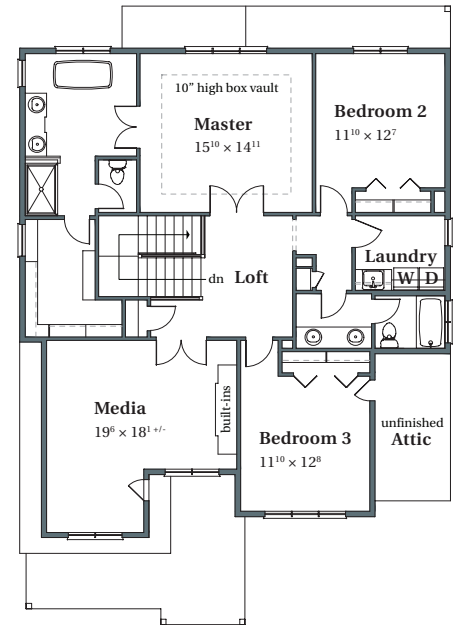

Easton 2 American

3,804 SQFT

FINDLEY HEIGHTS #13

13127 NW Findley Street

Portland, OR 97229

LOWER

MAIN

UPPER

arborhomes.com 735 SW 158th Avenue · Beaverton, OR 97006

Arbor Homes reserves the right to change elevations, specification, materials and pricing without prior notice. Variations within the floor plans and elevations may exist. Square footages are approximate and may vary. All floor plans and elevations are artist's conceptions. Revised date 9/13/2017.