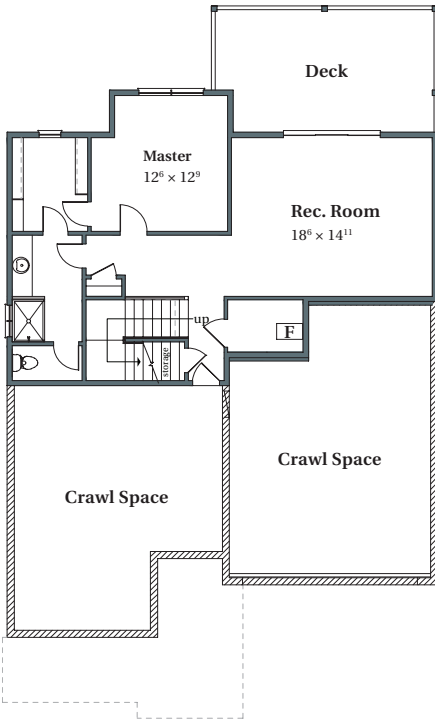

Easton 2 American

3,804 SQFT

FINDLEY HEIGHTS #13

13127 NW Findley Street

Portland, OR 97229

LOWER

MAIN

UPPER