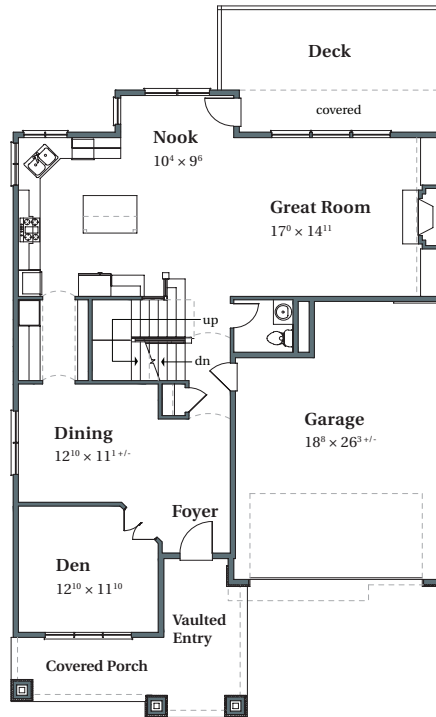

Easton 2 American

3,804 SQFT

FINDLEY HEIGHTS #13

13127 NW Findley Street

Portland, OR 97229

LOWER

MAIN

UPPER