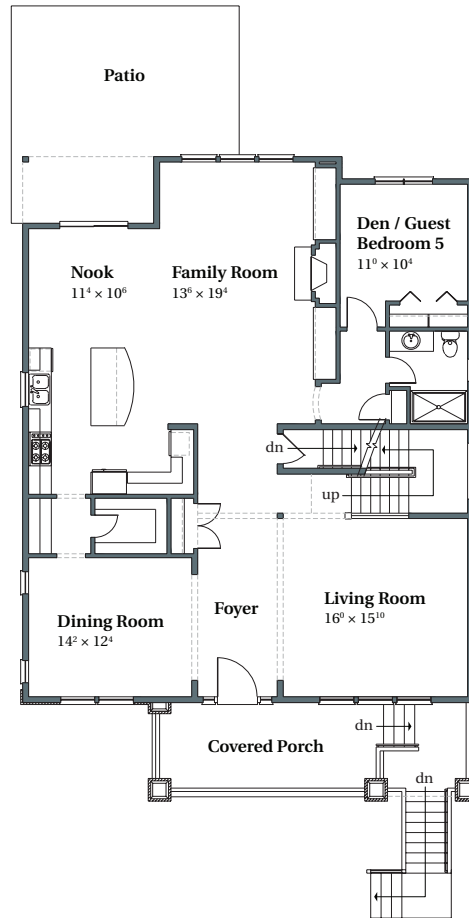

# Ravenwood French

3,754 SQFT

FINDLEY HEIGHTS #35

4532 NW 134th Avenue

Portland, OR 97229

LOWER

MAIN

UPPER

**arborhomes.com** 735 SW 158th Avenue · Beaverton, OR 97006

Arbor Homes reserves the right to change elevations, specification, materials and pricing without prior notice. Variations within the floor plans and elevations may exist. Square footages are approximate and may vary. All floor plans and elevations are artist's conceptions. Revised date 6/28/2017.