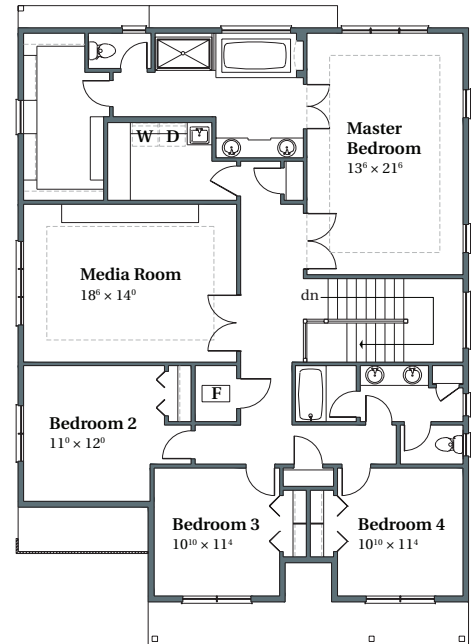

# Ravenwood French

3,754 SQFT

FINDLEY HEIGHTS #35

4532 NW 134th Avenue

Portland, OR 97229

LOWER

MAIN

UPPER

**arborhomes.com** 735 SW 158th Avenue · Beaverton, OR 97006

Arbor Homes reserves the right to change elevations, specification, materials and pricing without prior notice. Variations within the floor plans and elevations may exist. Square footages are approximate and may vary. All floor plans and elevations are artist's conceptions. Revised date 6/28/2017.