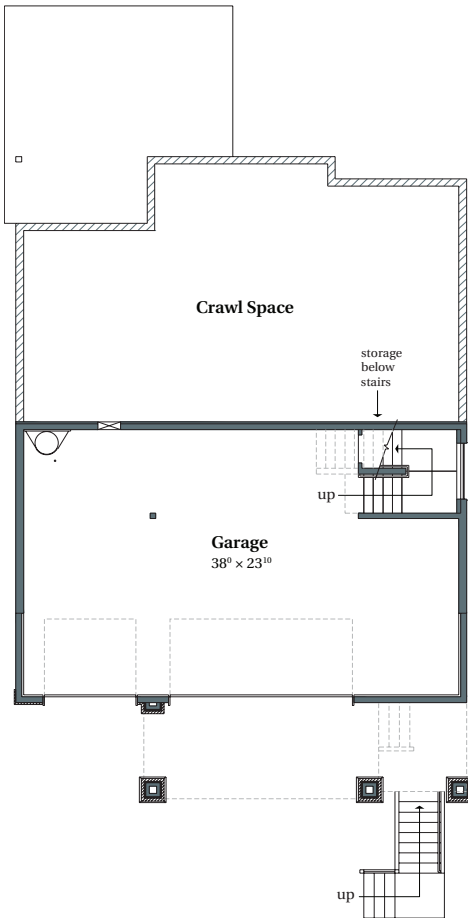

# Ravenwood French

3,754 SQFT

FINDLEY HEIGHTS #35

4532 NW 134th Avenue

Portland, OR 97229

LOWER

MAIN

UPPER