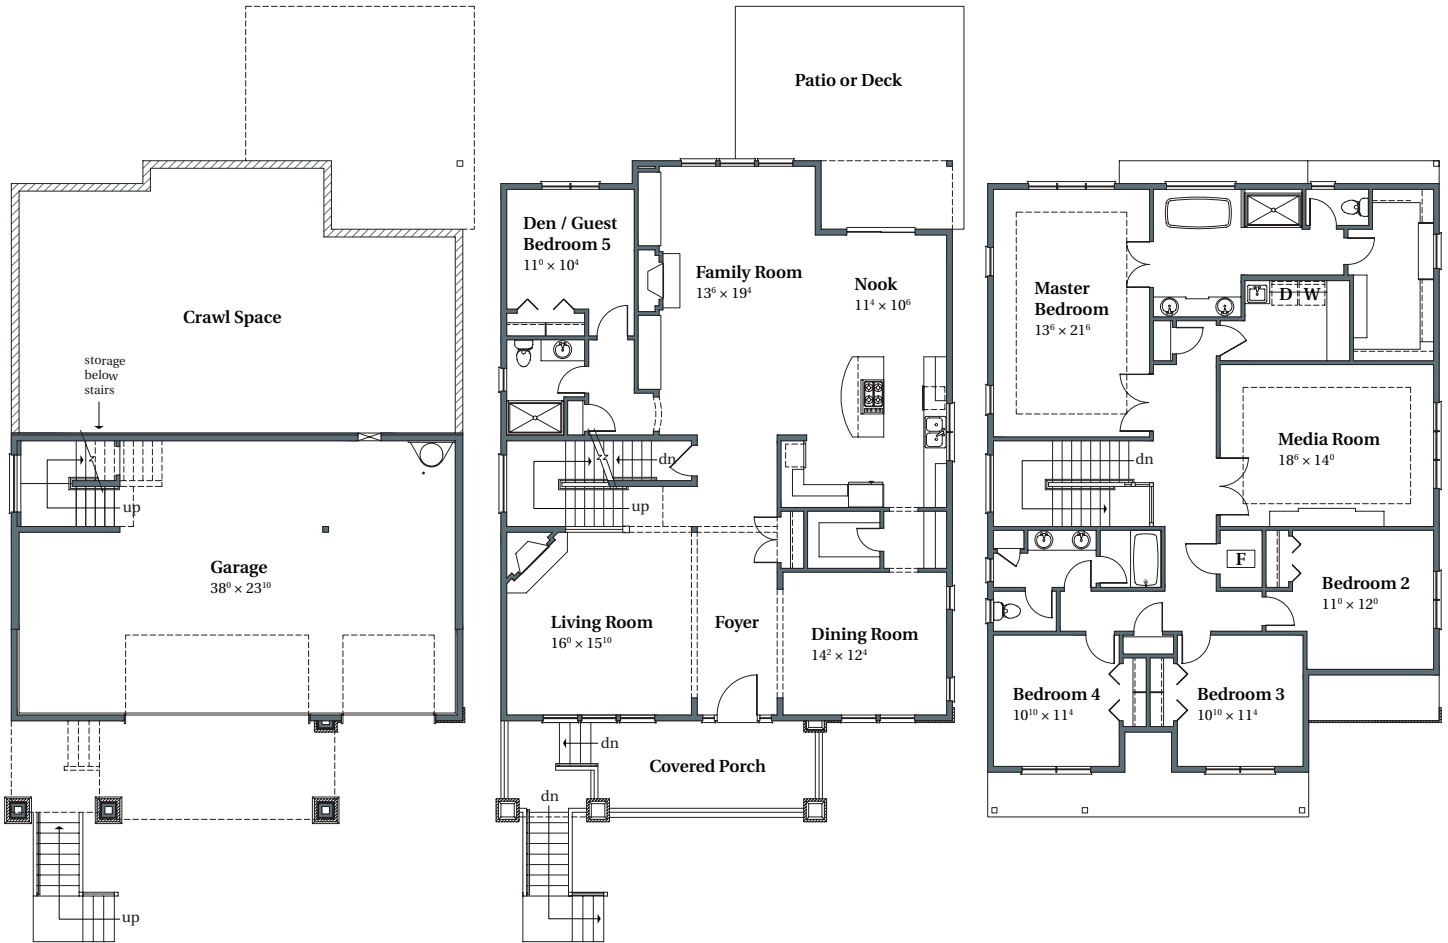

Ravenwood English

3,754 SQFT

FINDLEY HEIGHTS #63

4610 NW 132nd Avenue

Portland, OR 97229

LOWER

MAIN

UPPER

arborhomes.com 735 SW 158th Avenue · Beaverton, OR 97006

Arbor Homes reserves the right to change elevations, specification, materials and pricing without prior notice. Variations within the floor plans and elevations may exist. Square footages are approximate and may vary. All floor plans and elevations are artist's conceptions. Revised date 4/10/2017.