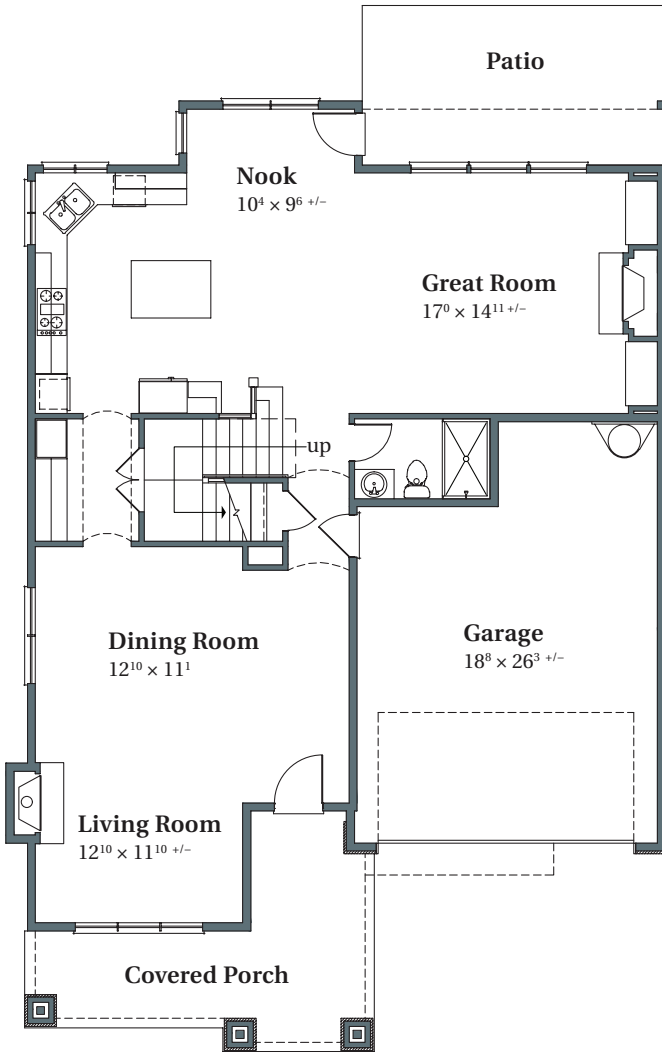

Vermont American

2,919 SQFT

FINDLEY HEIGHTS #74

4588 NW 131st Avenue

Portland, OR 97229

MAIN

UPPER

arborhomes.com 735 SW 158th Avenue · Beaverton, OR 97006

Arbor Homes reserves the right to change elevations, specification, materials and pricing without prior notice. Variations within the floor plans and elevations may exist. Square footages are approximate and may vary. All floor plans and elevations are artist's conceptions. Revised date 3/2/2017.