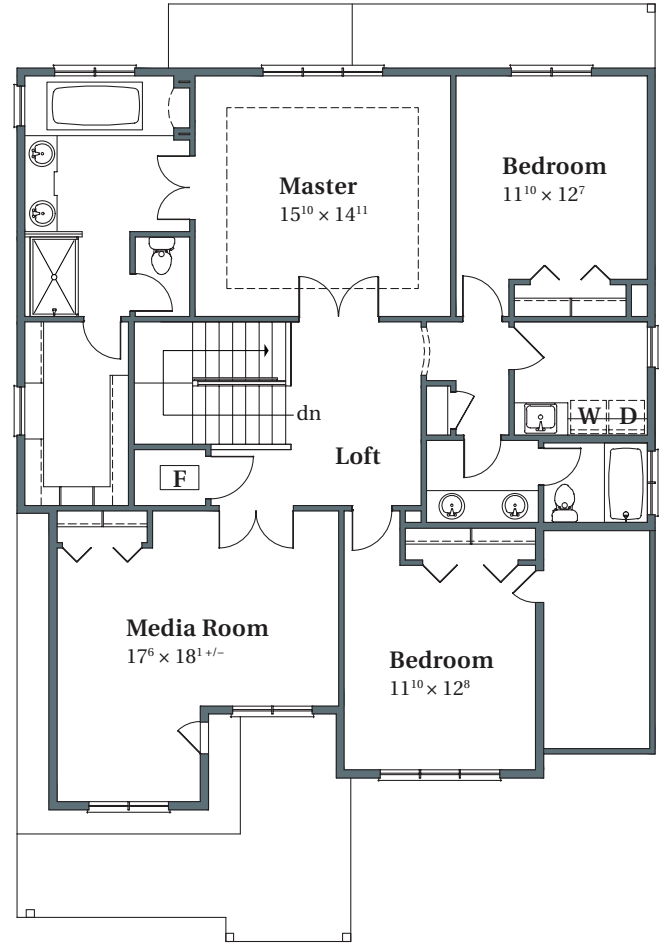

Vermont American

2,919 SQFT

FINDLEY HEIGHTS #74

4588 NW 131st Avenue

Portland, OR 97229

MAIN

UPPER

arborhomes.com 735 SW 158th Avenue · Beaverton, OR 97006