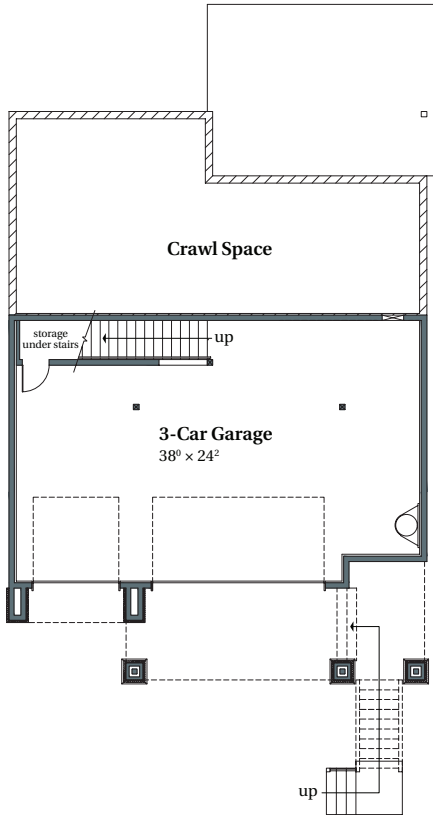

# Coralwood French

3,509 SQFT

FINDLEY HEIGHTS #62

4592 NW 132nd Avenue

Portland, OR 97229

LOWER

MAIN

UPPER