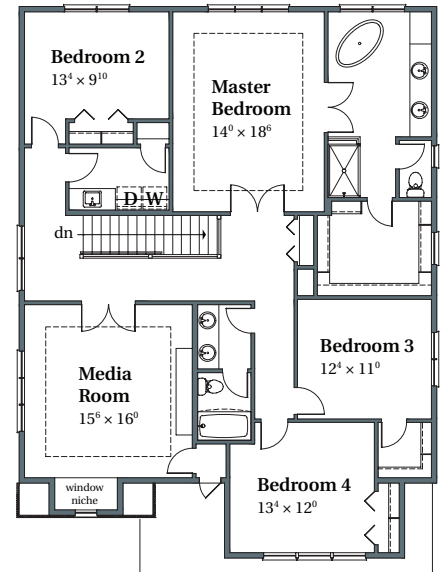

# Coralwood French

3,509 SQFT

FINDLEY HEIGHTS #62

4592 NW 132nd Avenue

Portland, OR 97229

LOWER

MAIN

UPPER

**arborhomes.com** 735 SW 158th Avenue · Beaverton, OR 97006

Arbor Homes reserves the right to change elevations, specification, materials and pricing without prior notice. Variations within the floor plans and elevations may exist. Square footages are approximate and may vary. All floor plans and elevations are artist's conceptions. Revised date 3/30/2017.