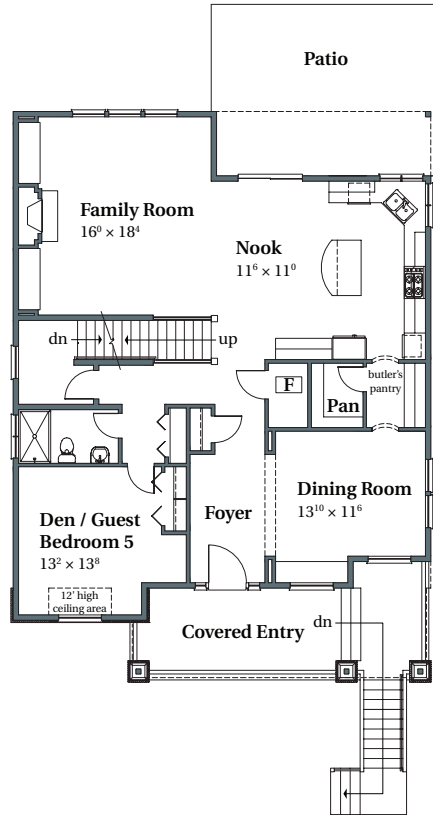

# Coralwood French

3,509 SQFT

FINDLEY HEIGHTS #62

4592 NW 132nd Avenue

Portland, OR 97229

LOWER

MAIN

UPPER

**arborhomes.com** 735 SW 158th Avenue · Beaverton, OR 97006

Arbor Homes reserves the right to change elevations, specification, materials and pricing without prior notice. Variations within the floor plans and elevations may exist. Square footages are approximate and may vary. All floor plans and elevations are artist's conceptions. Revised date 3/30/2017.