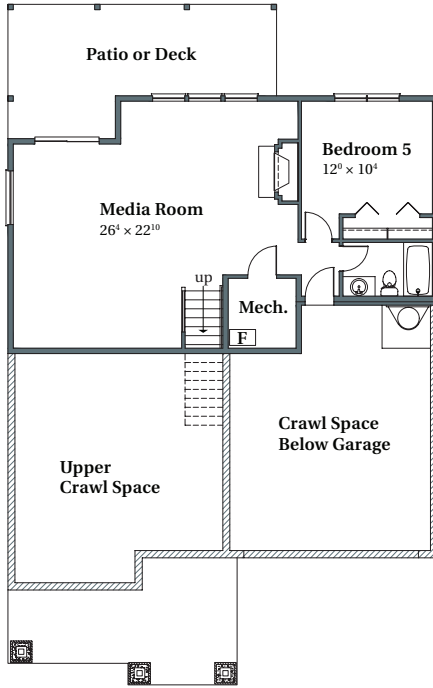

Arlington American

3,632 SQFT

FINDLEY HEIGHTS #17

13191 NW Findley Street

Portland, OR 97229

LOWER

MAIN

UPPER