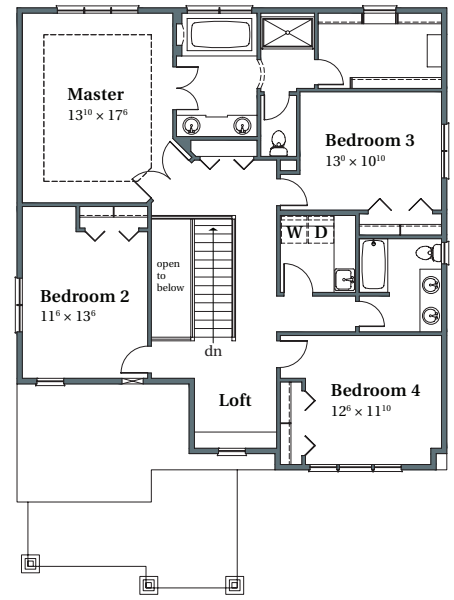

Arlington American

3,632 SQFT

FINDLEY HEIGHTS #17

13191 NW Findley Street

Portland, OR 97229

LOWER

MAIN

UPPER

arborhomes.com 735 SW 158th Avenue · Beaverton, OR 97006

Arbor Homes reserves the right to change elevations, specification, materials and pricing without prior notice. Variations within the floor plans and elevations may exist. Square footages are approximate and may vary. All floor plans and elevations are artist's conceptions. Revised date 3/21/2017.