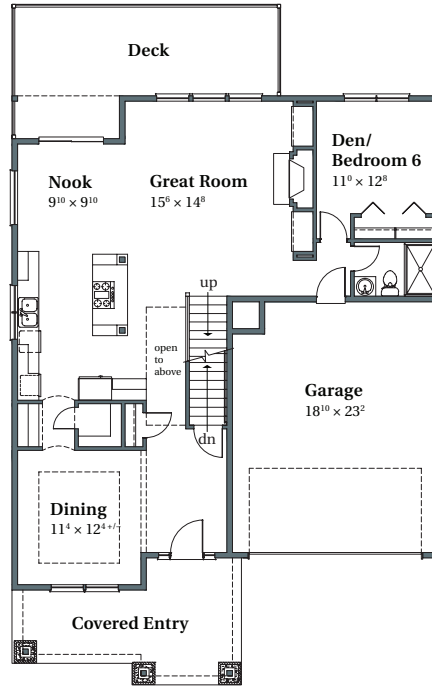

Arlington American

3,632 SQFT

FINDLEY HEIGHTS #17

13191 NW Findley Street

Portland, OR 97229

LOWER

MAIN

UPPER