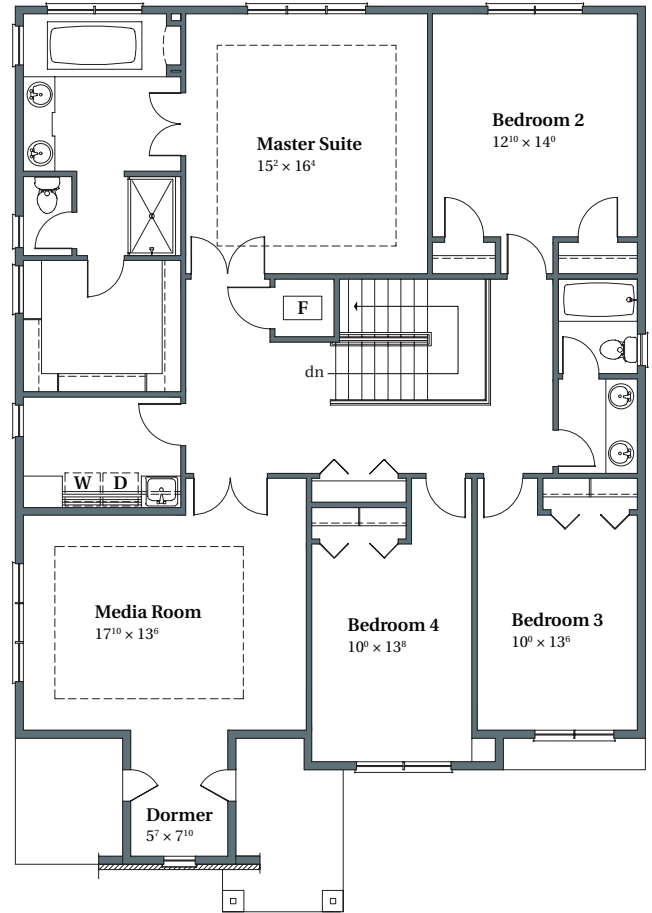

Concord English

3,307 SQFT

FINDLEY HEIGHTS #72

4552 NW 131st Avenue

Portland, OR 97229

MAIN

UPPER

arborhomes.com 735 SW 158th Avenue · Beaverton, OR 97006