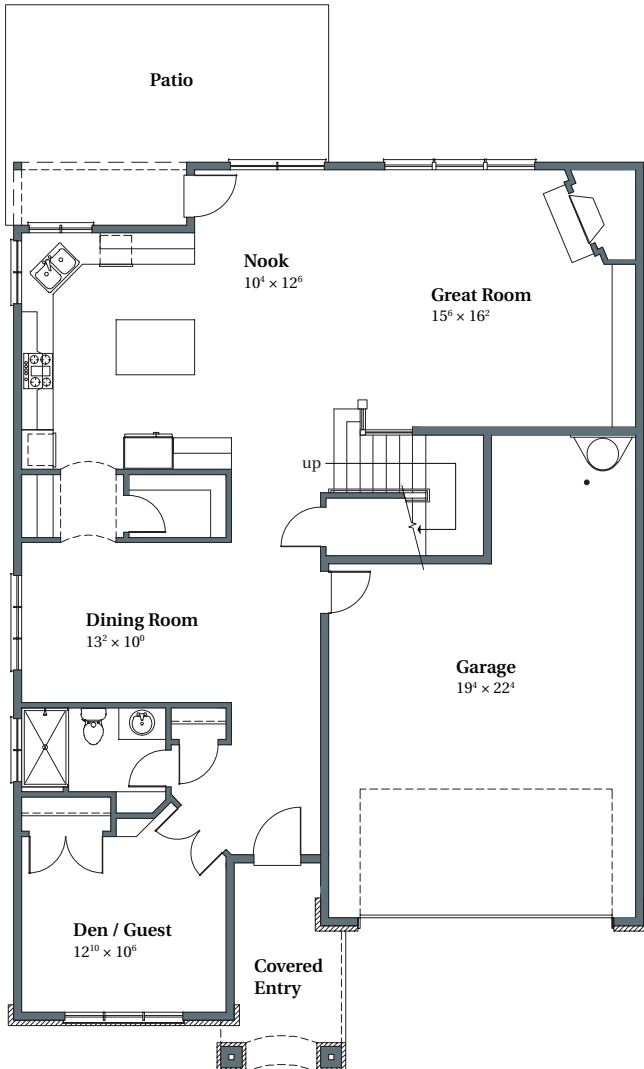

Concord English

3,307 SQFT

FINDLEY HEIGHTS #72

4552 NW 131st Avenue

Portland, OR 97229

MAIN

UPPER

arborhomes.com 735 SW 158th Avenue · Beaverton, OR 97006