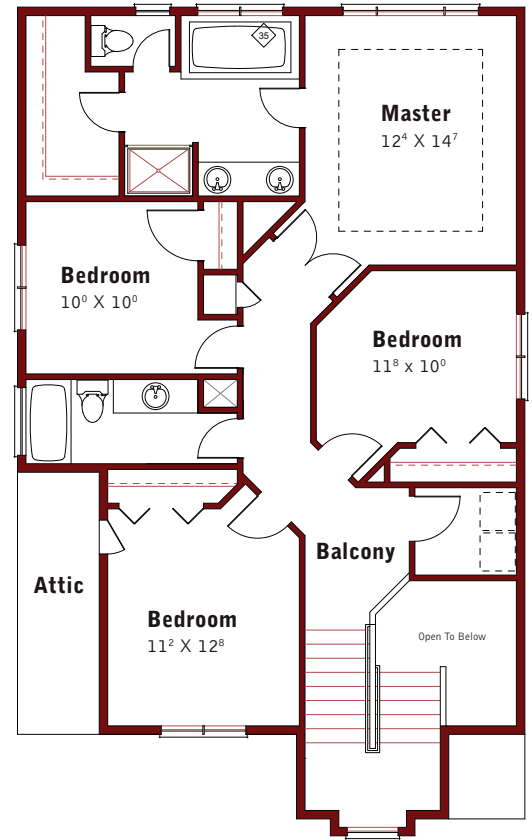

MAIN FLOOR

UPPER FLOOR

This floorplan can be found in the following communities:

**Arbor Vista**

T 503.888.0133 / 503.481.6252  
 E arborvista@arborhomes.com  
 W arborhomes.com

**Arbor Cove**

T 503.744.0225  
 E arborcove@arborhomes.com  
 W arborhomes.com